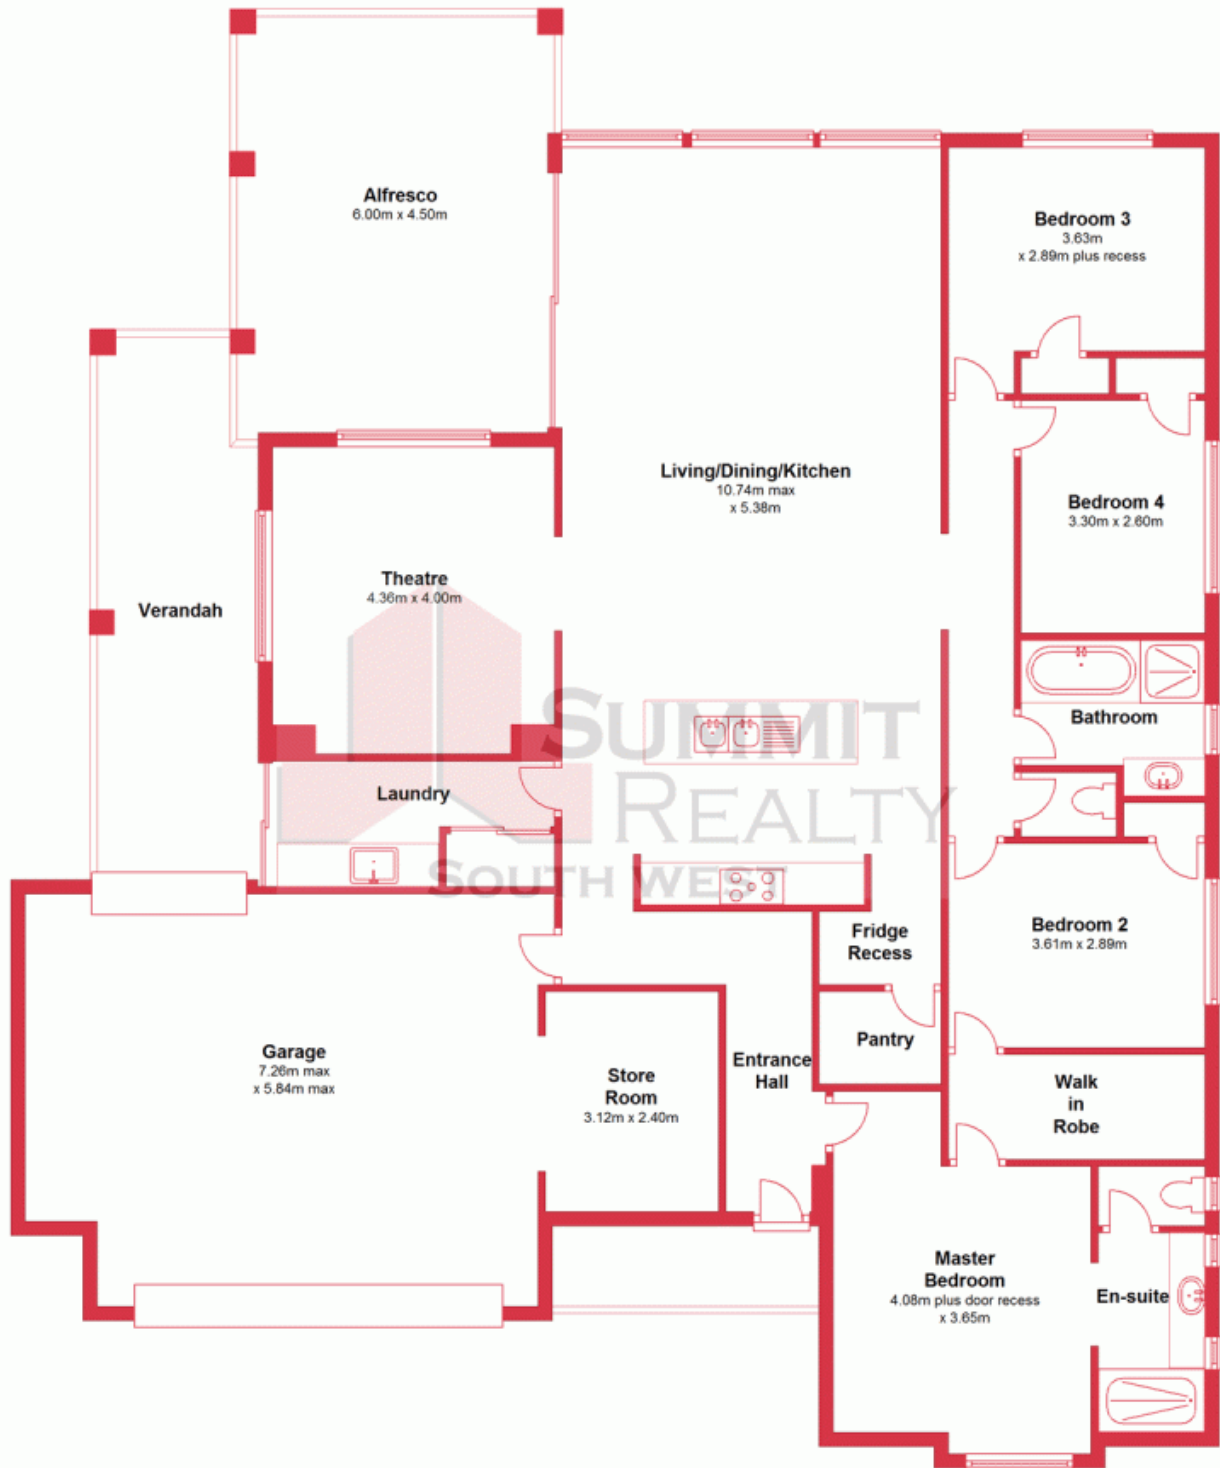

Inside you will find:

- \* Wide entry foyer finished with timber look tiles.
- \* Master suite at the front of the home with downlights, blackout blinds, large tiled walk in robe, ensuite with fully screened shower, large vanity & separate toilet.
- \* Adjacent to the living area is a theatre room with a recess for your entertainment unit & blackout roller blinds for the high picture windows that enable a couch to be pushed up against the walls.
- \* Two of the minor bedrooms are located at the rear of the home with large windows providing a view over the back yard. They both have built in robes & roller blinds. The remaining bedroom could also be used as a nursery or study, as it has a door which leads to the WI

## Ground Floor

This plan has been prepared for marketing purposes only. Whilst every care is taken in the production of this plan, measurements, angles and positioning of doors/windows may not be accurate. Interested parties are strongly advised to undertake their own checks when establishing the suitability for furniture. Plan produced using PlanUp.

## Ground Floor

This plan has been prepared for marketing purposes only. Whilst every care is taken in the production of this plan, measurements, angles and positioning of doors/windows may not be accurate. Interested parties are strongly advised to undertake their own checks when establishing the suitability for furniture. Not To Scale.  
Plan produced using PlanUp.