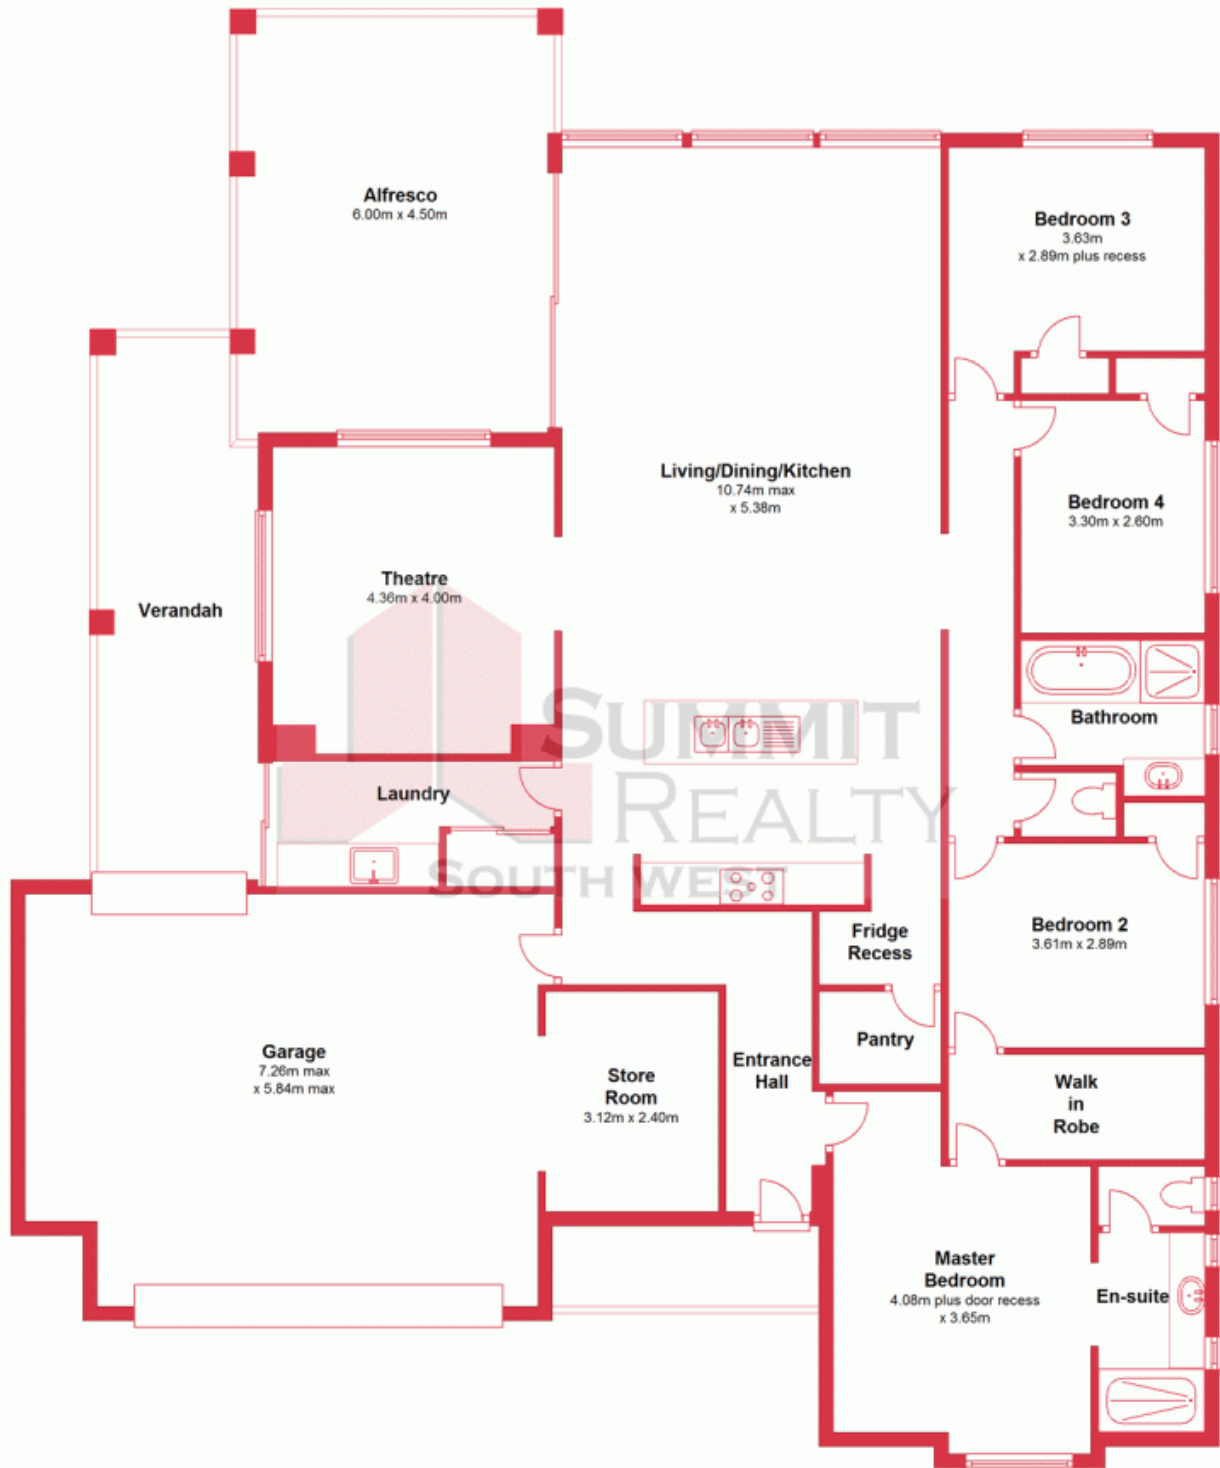

Inside you will find:

- \* Wide entry foyer finished with timber look tiles.
- \* Master suite at the front of the home with downlights, blackout blinds, large tiled walk in robe, ensuite with fully screened shower, large vanity & separate toilet.
- \* Adjacent to the living area is a theatre room with a recess for your entertainment unit & blackout roller blinds for the high picture windows that enable a couch to be pushed up against the walls.
- \* Two of the minor bedrooms are located at the rear of the home with large windows providing a view over the back yard. They both have built in robes & roller blinds. The remaining bedroom could also be used as a nursery or study, as it has a door which leads to the WI

For more details please visit :

<https://www.summitbunbury.com.au/4728671>

**Price:** \$419,000

**Council Rates:** \$1,815.00/year (approx)

**Water Rates:** \$1,475.00/year (approx)

**Ruth Nandapi**

0419 955 965

## Ground Floor

This plan has been prepared for marketing purposes only. Whilst every care is taken in the production of this plan, measurements, angles and positioning of doors/windows may not be accurate. Interested parties are strongly advised to undertake their own checks when establishing the suitability for furniture. Plan produced using PlanUp.

## Ground Floor

This plan has been prepared for marketing purposes only. Whilst every care is taken in the production of this plan, measurements, angles and positioning of doors/windows may not be accurate. Interested parties are strongly advised to undertake their own checks when establishing the suitability for furniture. Not To Scale.  
Plan produced using PlanUp.