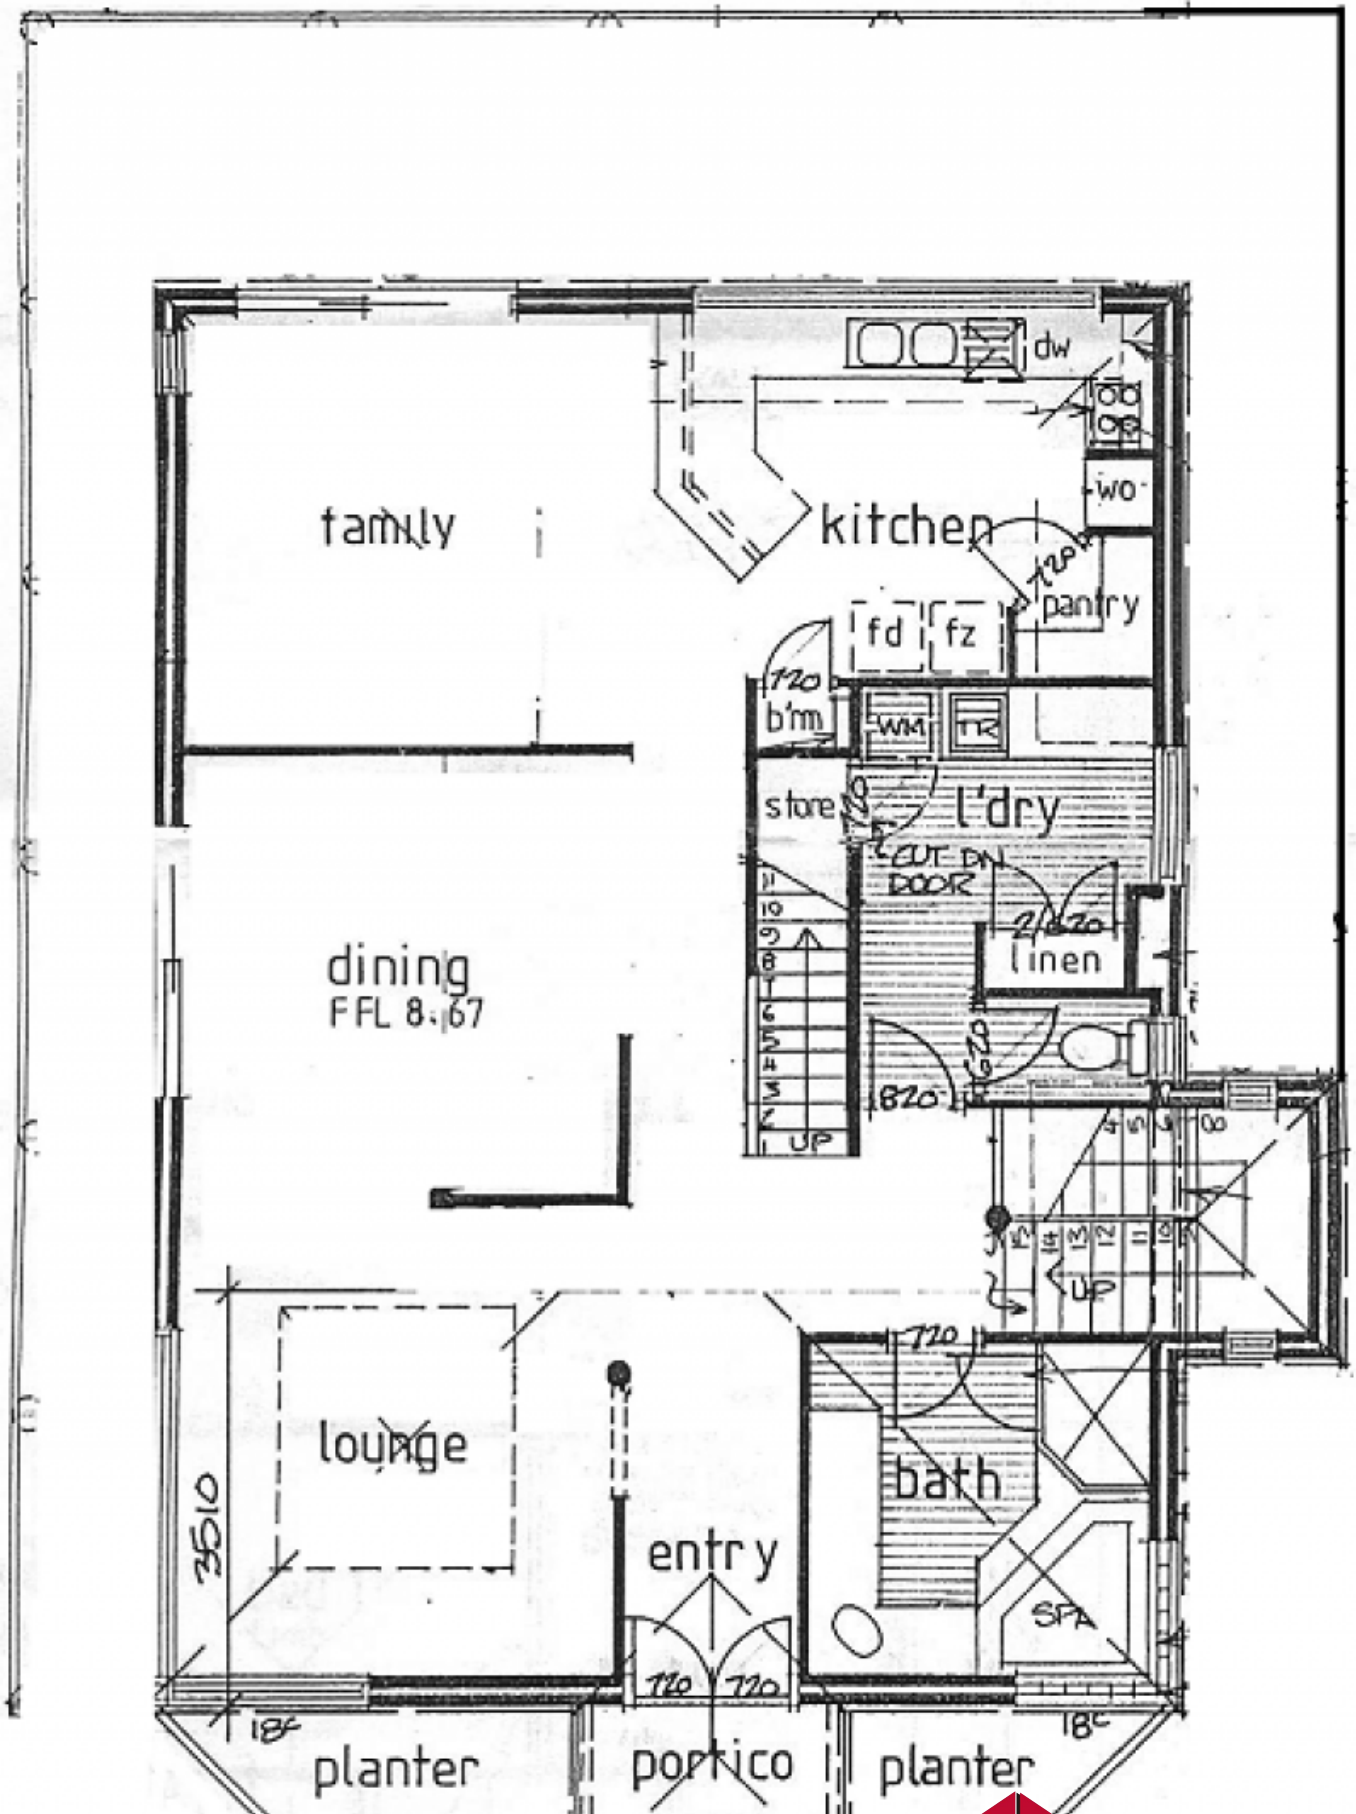

4 Quartermaine Court

Binningup, WA