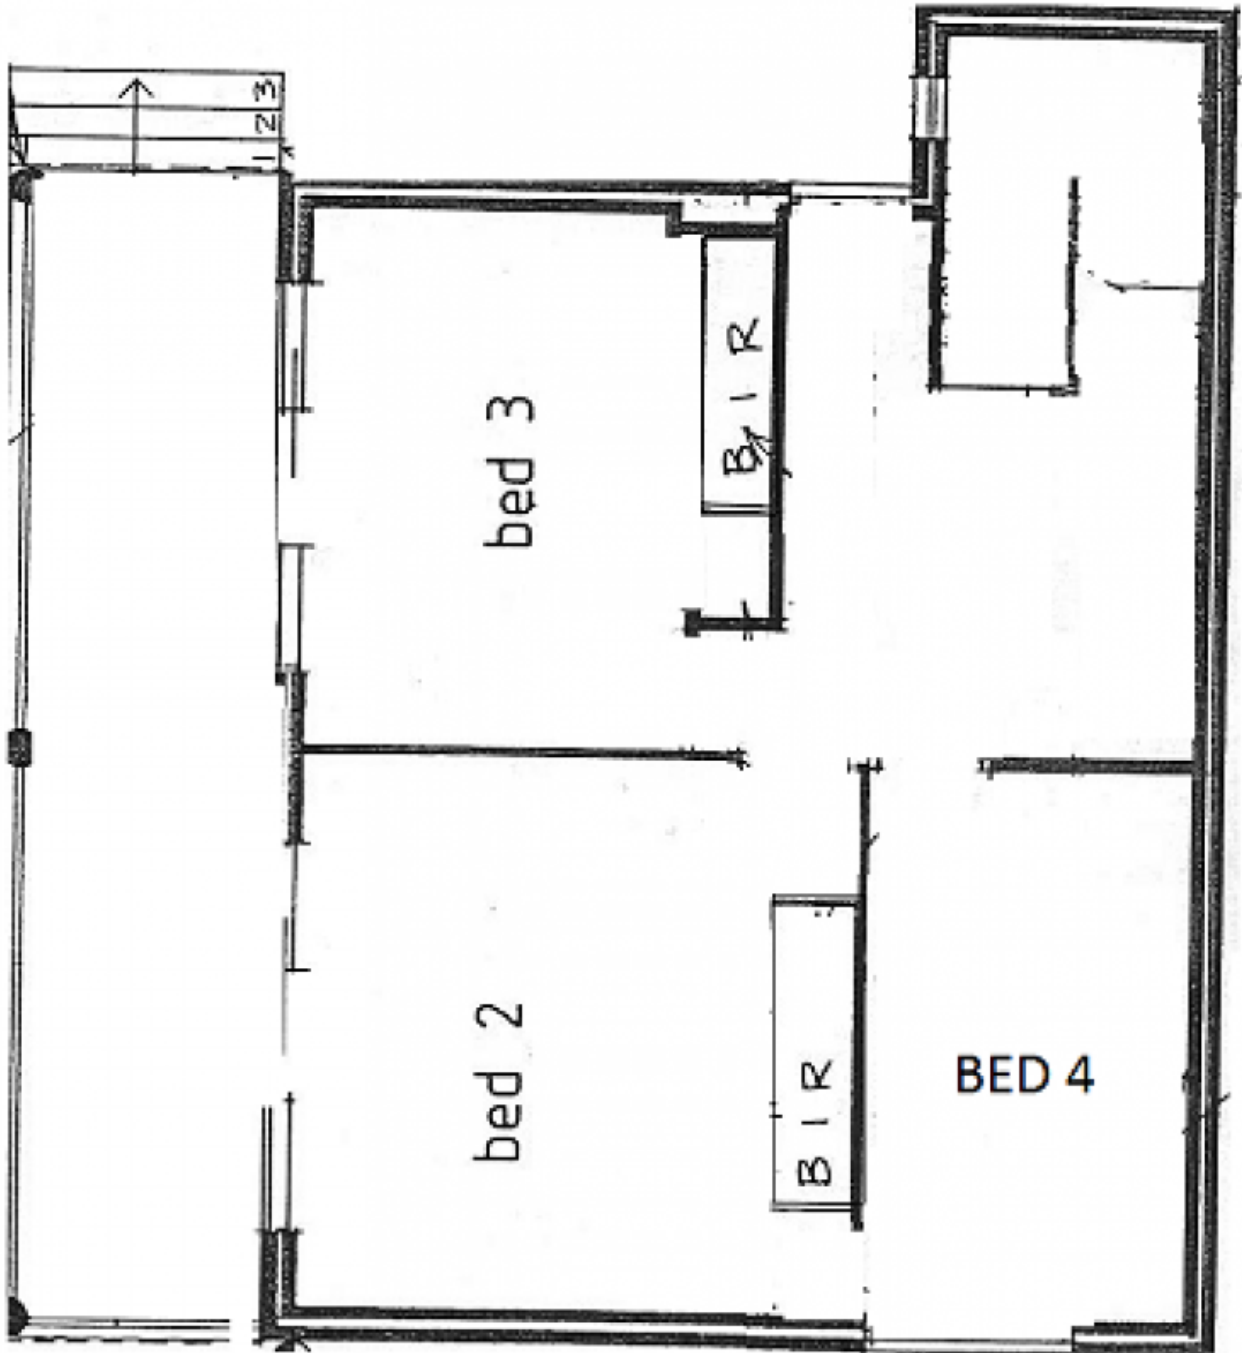

4 Quartermaine Court

Binningup, WA