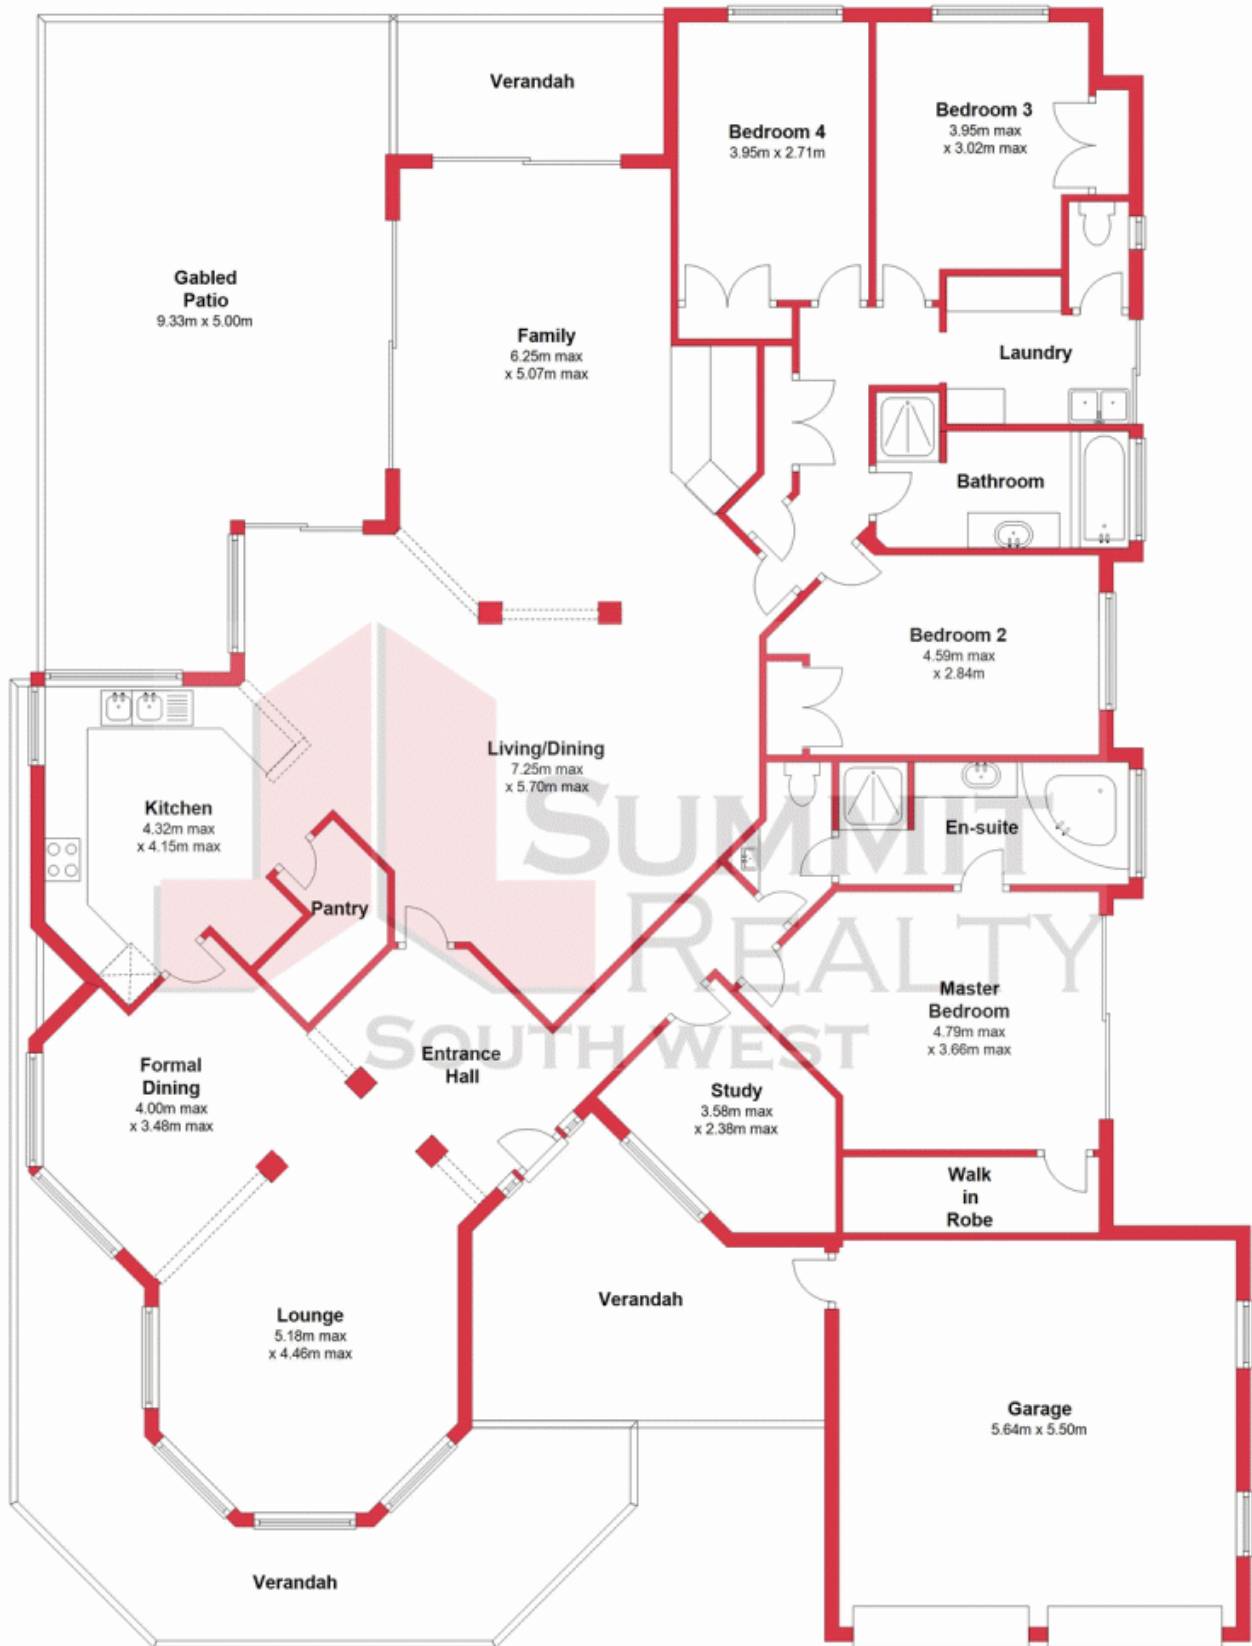

The beautiful spacious family home offers everything you need for the large or growing family. Boasting a multitude of living areas, there are plenty of spaces for all the family to disappear and relax in.

Step outside and enjoy an alfresco lunch on your undercover patio while dad tinkers away in his large workshop, or have a picnic with the kids in your own secluded gazebo.

This property features:

For more details please visit :

# Ground Floor

This plan has been prepared for marketing purposes only. Whilst every care is taken in the production of this plan, measurements, angles and positioning of doors/windows may not be accurate. Interested parties are strongly advised to undertake their own checks when establishing the suitability for furniture etc.

Not To Scale.

Plan produced using PlanUp.

3 Leake Court

3 Leake Ct, Leschenault, WA