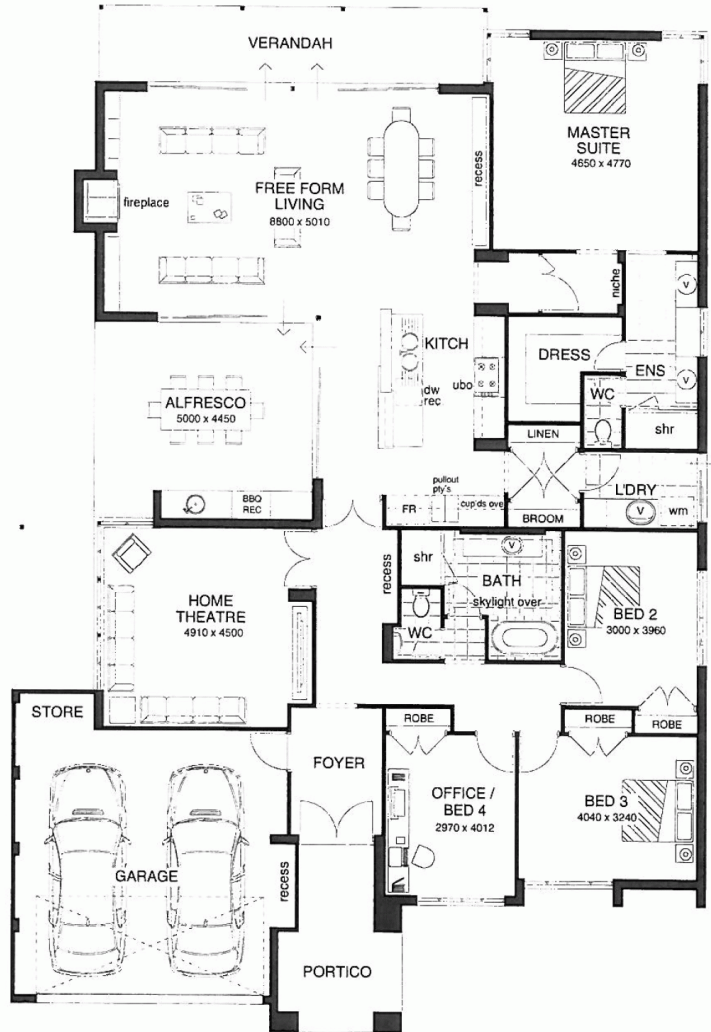

DALYELLUP, WA

4

2

2

CREAM OF THE CROP

- 4 Double bedrooms, including a secluded master bedroom complete with walk-in robe and ensuite
- Luxurious home theatre, large enough for the biggest of families to kick back and enjoy the latest blockbuster
- Private courtyard outdoor entertainment area with built-in kitchen to entertain guests in style
- Double lock up garage
- Main living area comprising a spacious open-plan family lounge and beautifully appointed galley kitchen with breakfast bar and dining space
- Smart wiring has been installed throughout so you can enjoy the best of future technology
- Luxury fittings and finishes throughout the house, including Corian benchtops inside and out

Built as the 2008 WA Country Builders Telethon Home this property is so much more than a h

For more details please visit :

<https://www.summitbunbury.com.au/4732150>

Price: \$519,000

Lorraine Grassie

DALYELLUP, WA