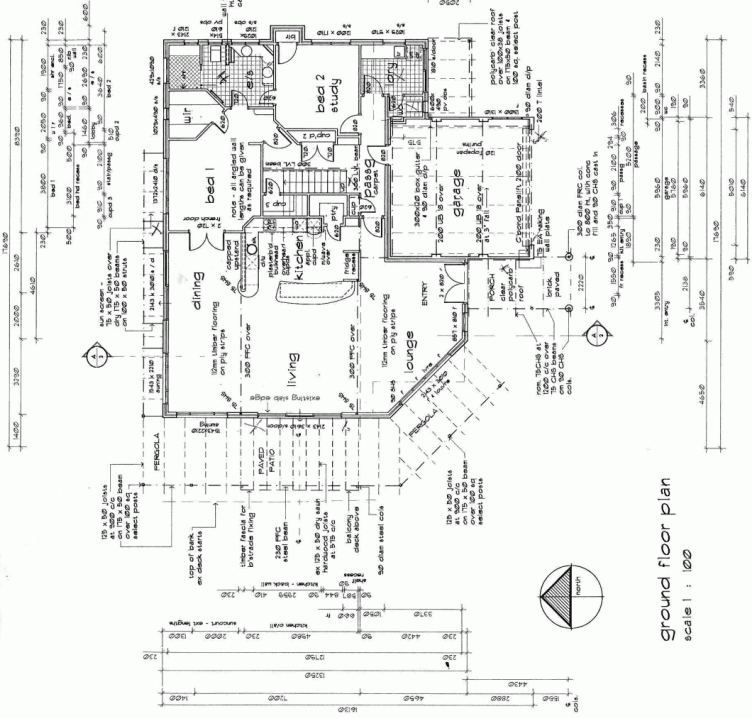

For more details please visit :

<https://www.summitbunbury.com.au/4732322>

Price: \$1,095,000

Ruth Nandapi

0419 955 965

upper floor plan
scale 1 : 100

ground floor plan
scale 1 : 100