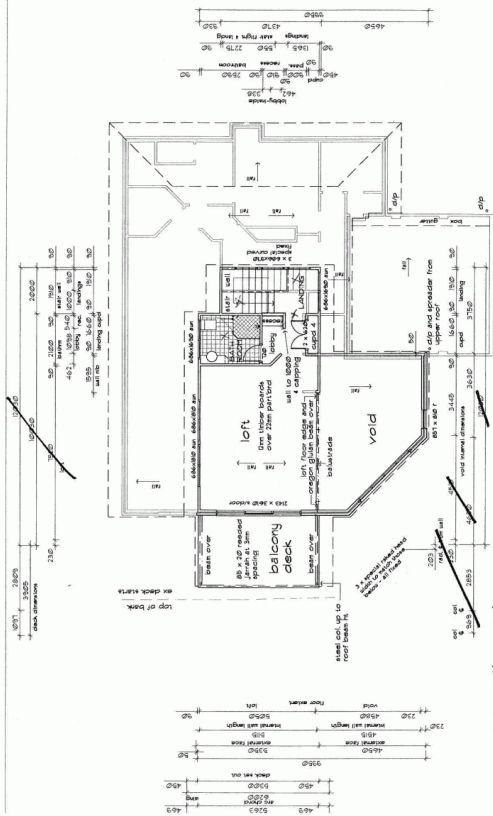

For more details please visit :

<https://www.summitbunbury.com.au/4732322>

Price: \$1,095,000

Ruth Nandapi

0419 955 965

upper floor plan
scale 1 : 100

ground floor plan
scale 1 : 100