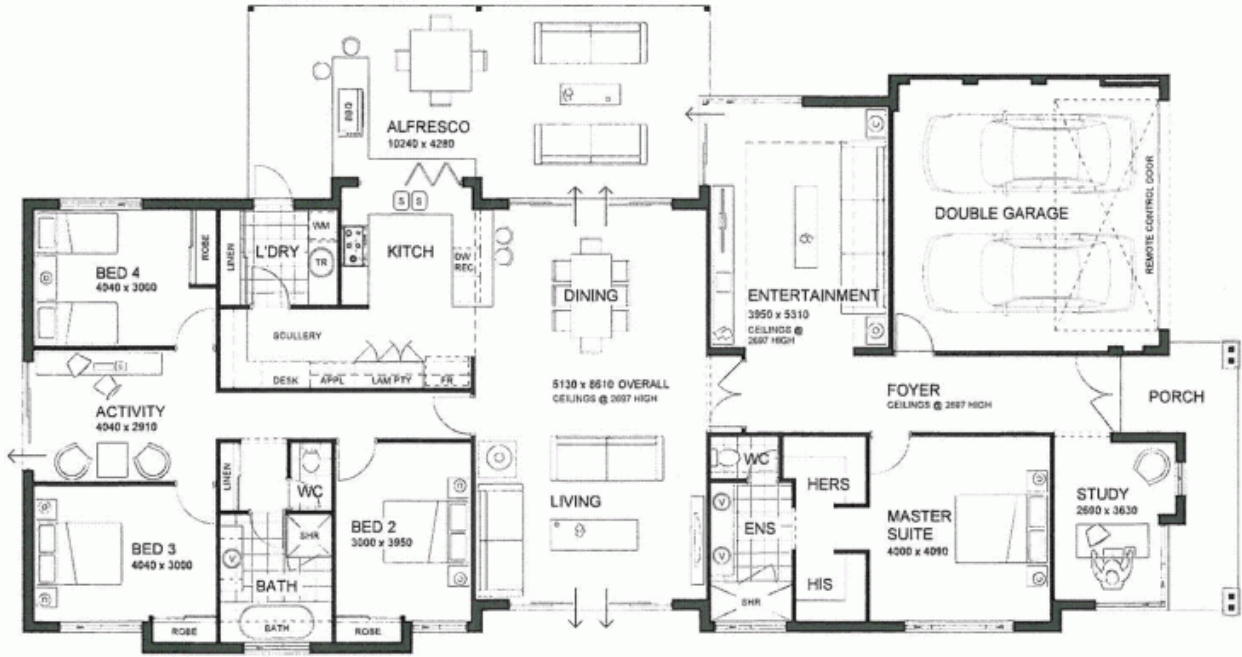

66 Gutmann Parkway

DALYELLUP, WA