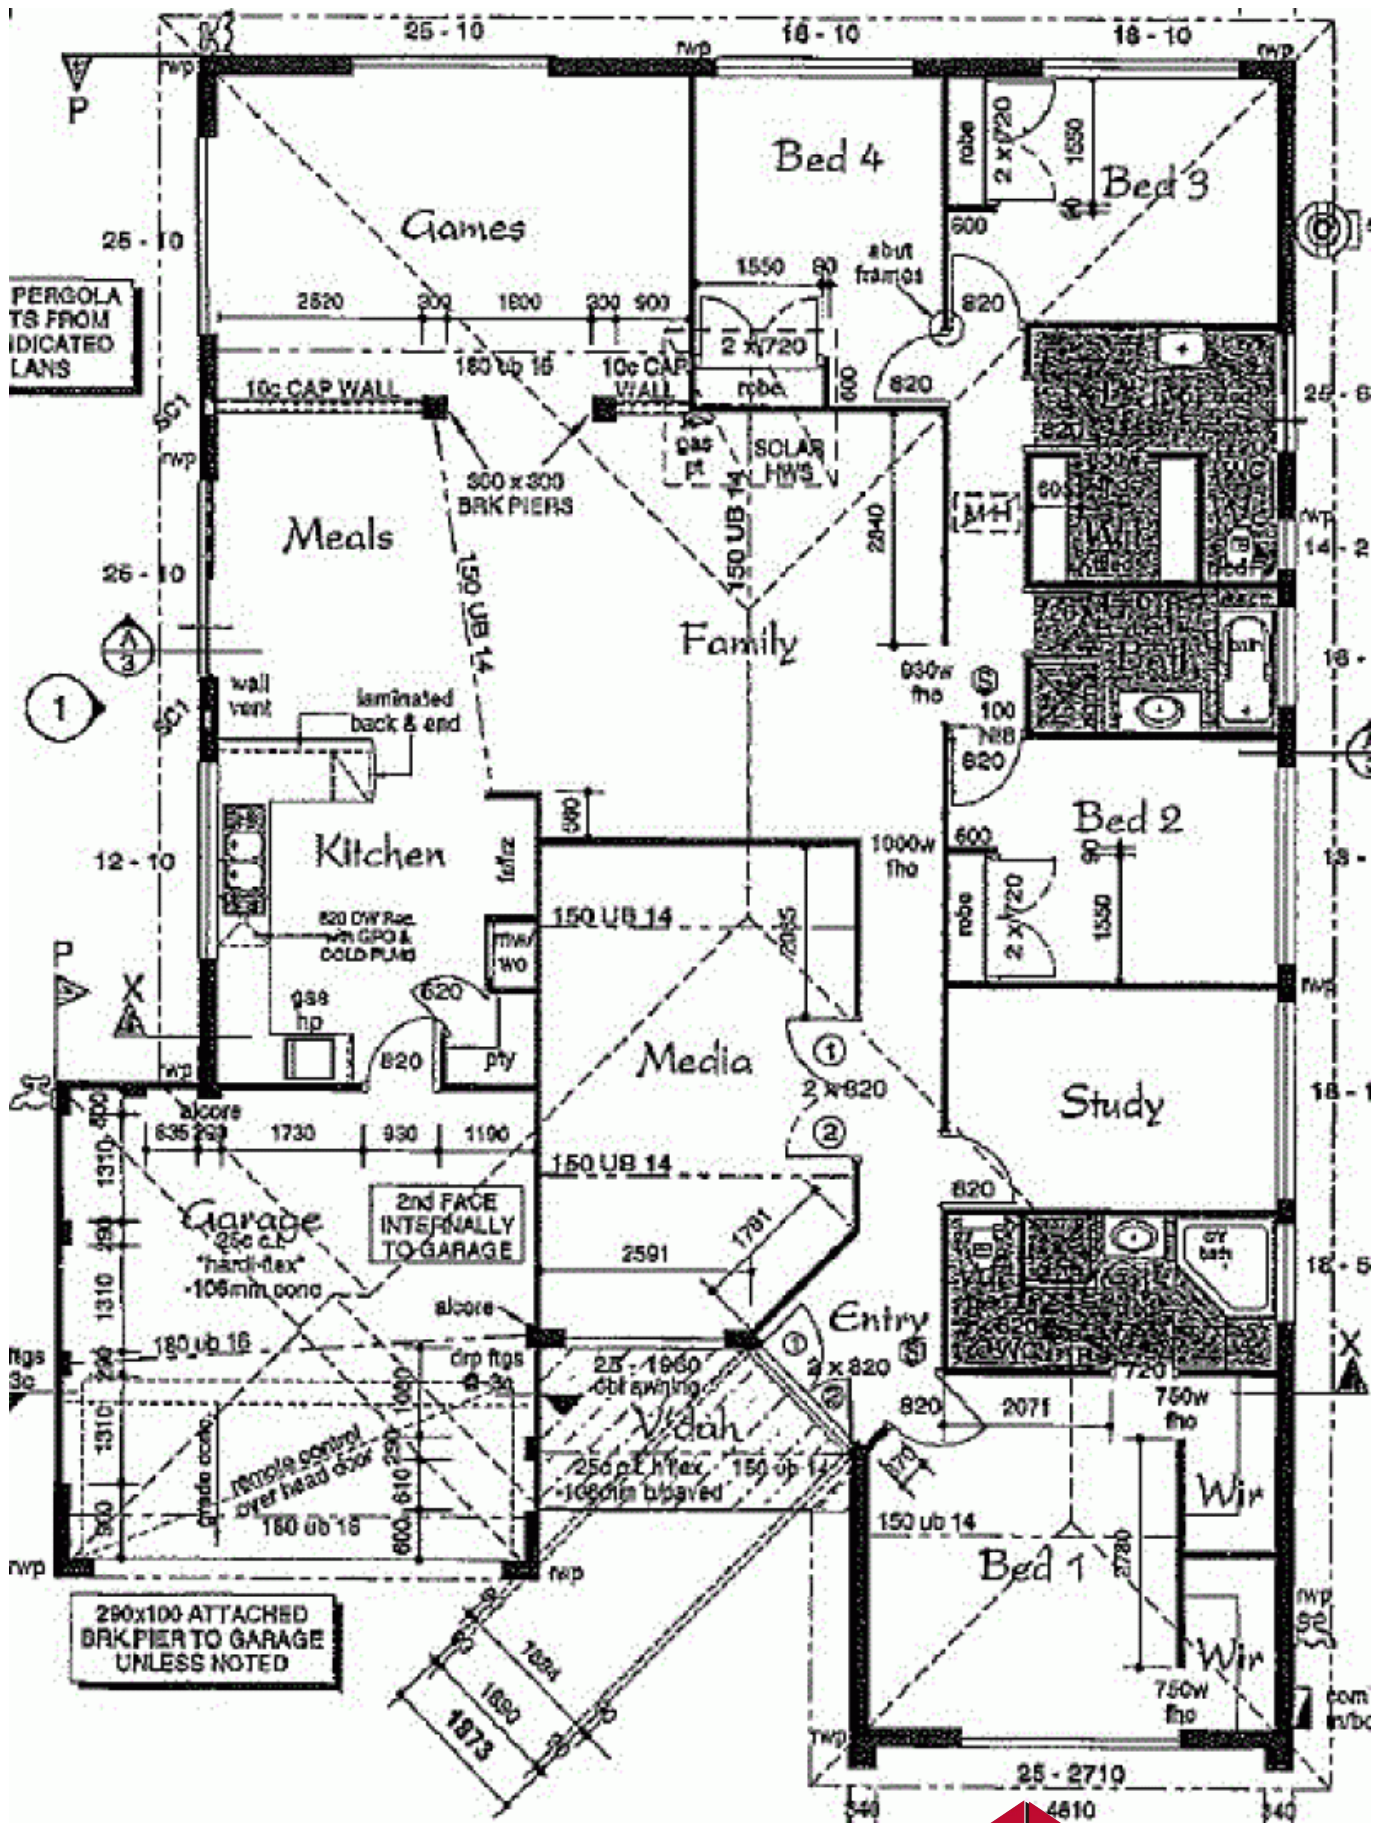

Lorraine Grassie

18 Blaxland Road

DALYELLUP, WA