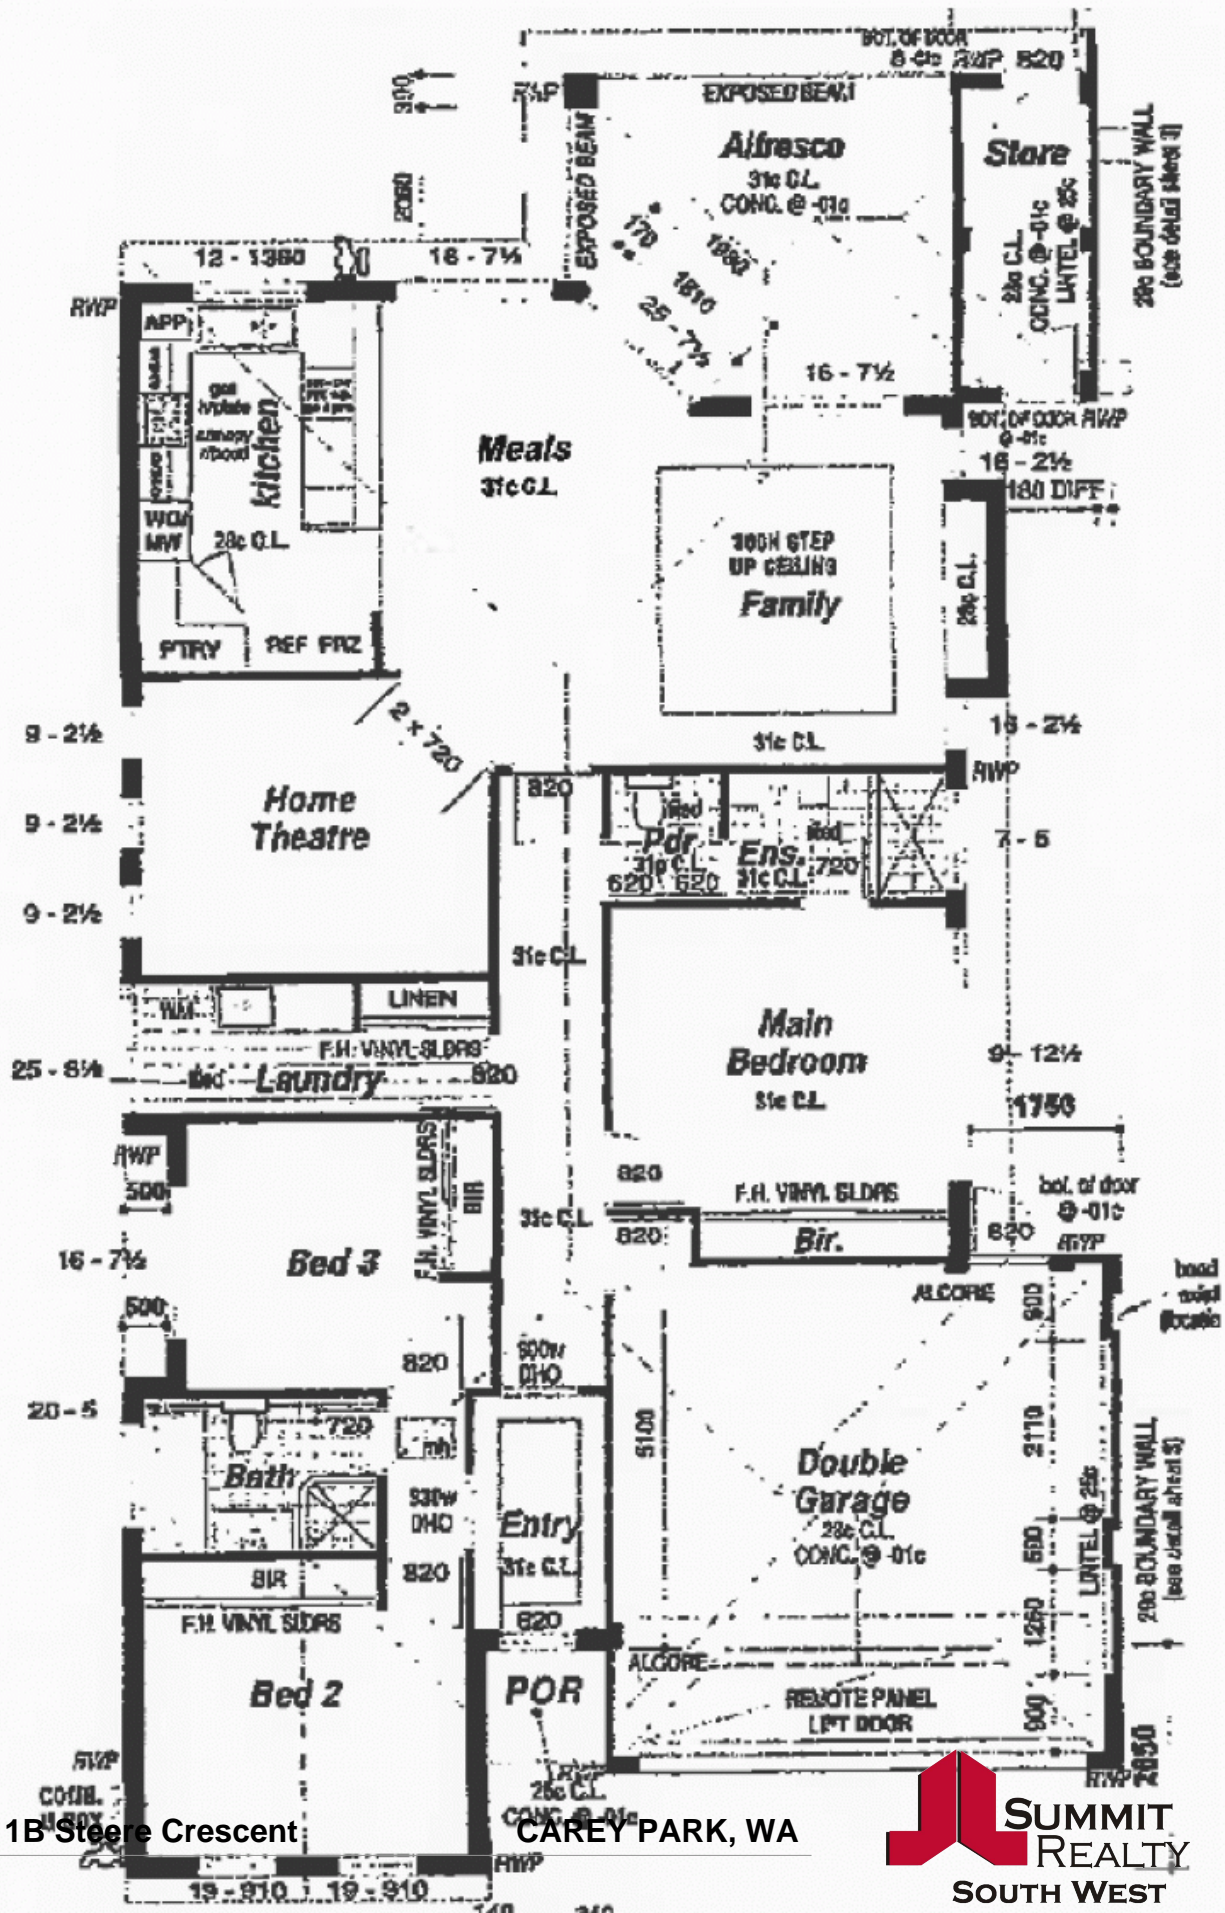

11B Steere Crescent

CAREY PARK, WA