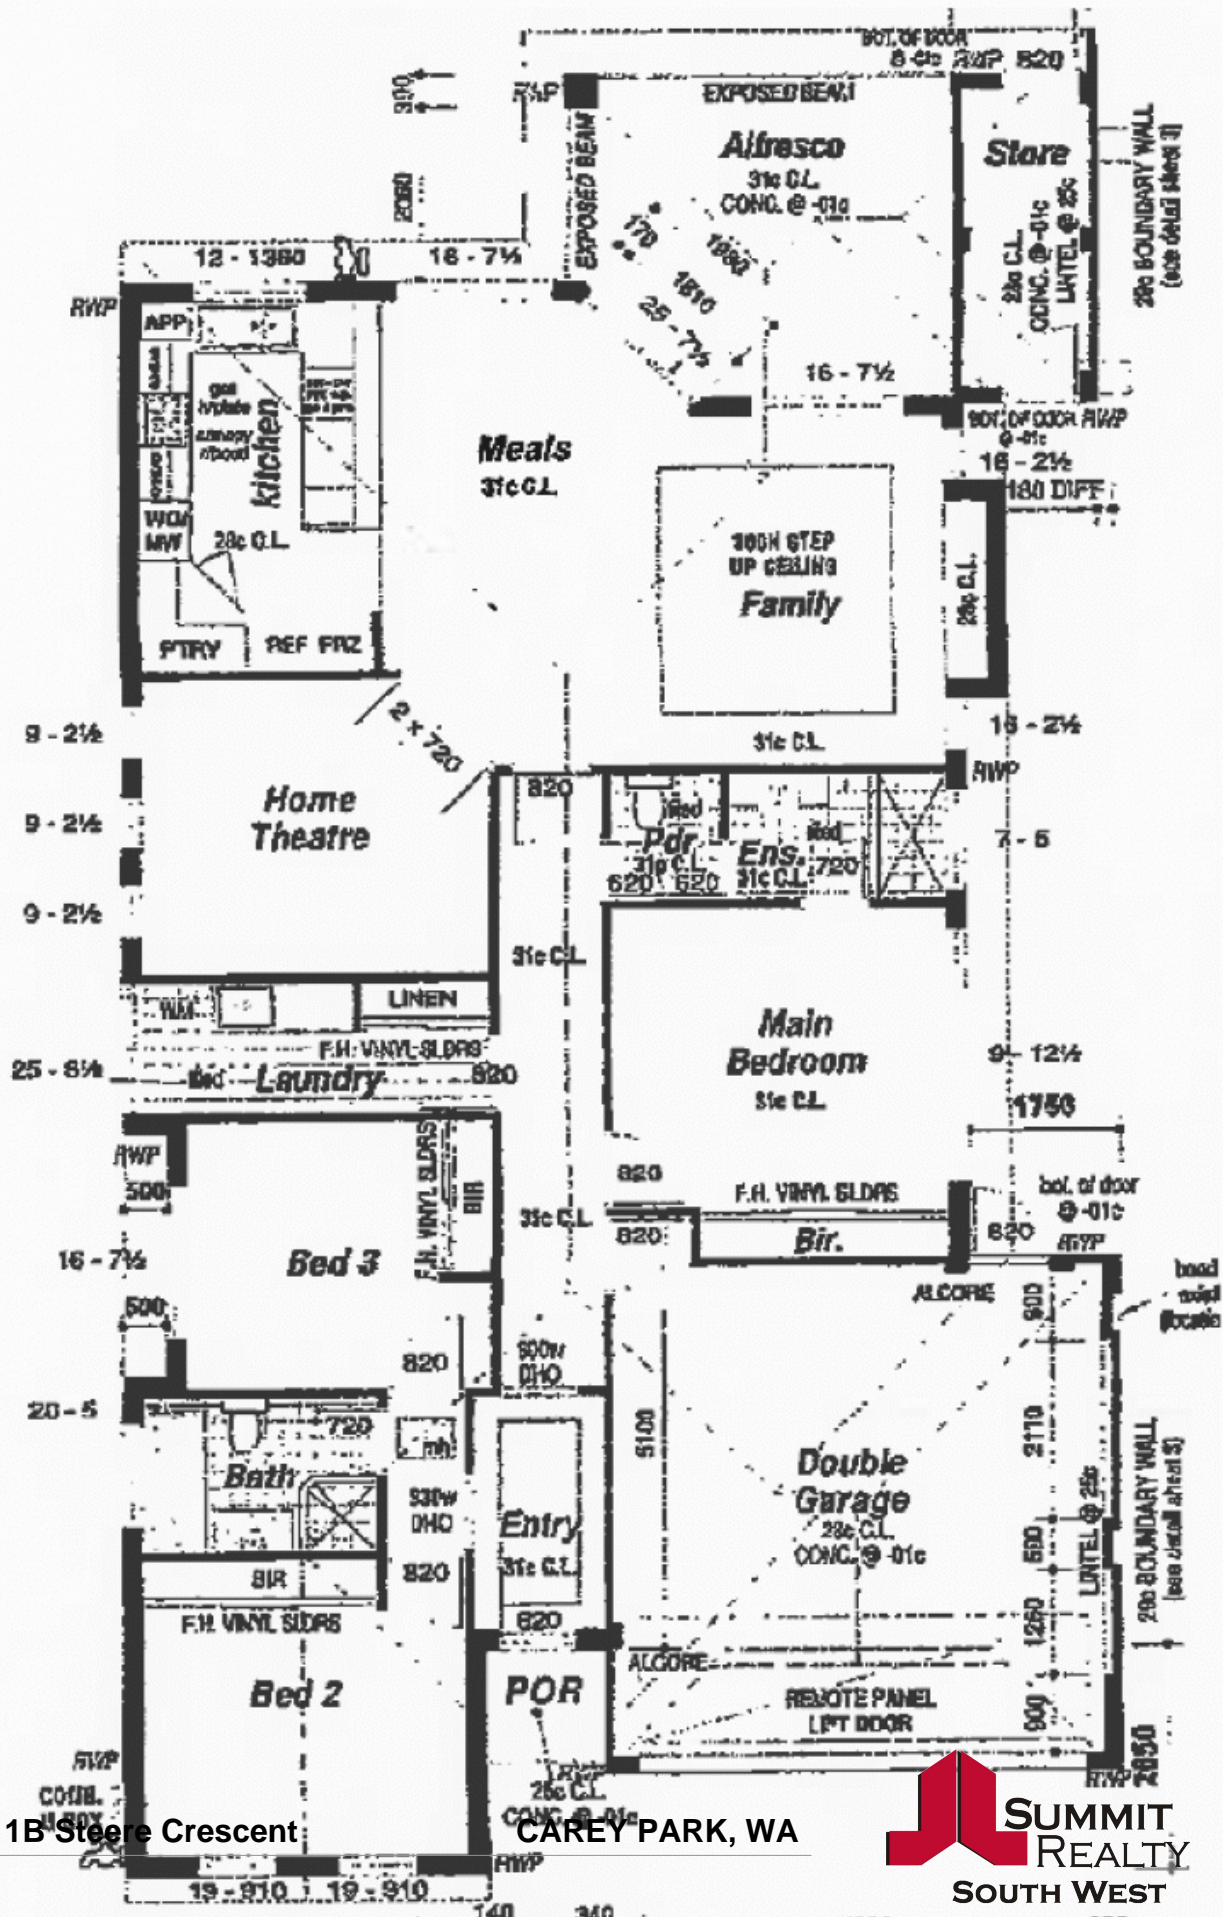

11B Steere Crescent

CAREY PARK, WA