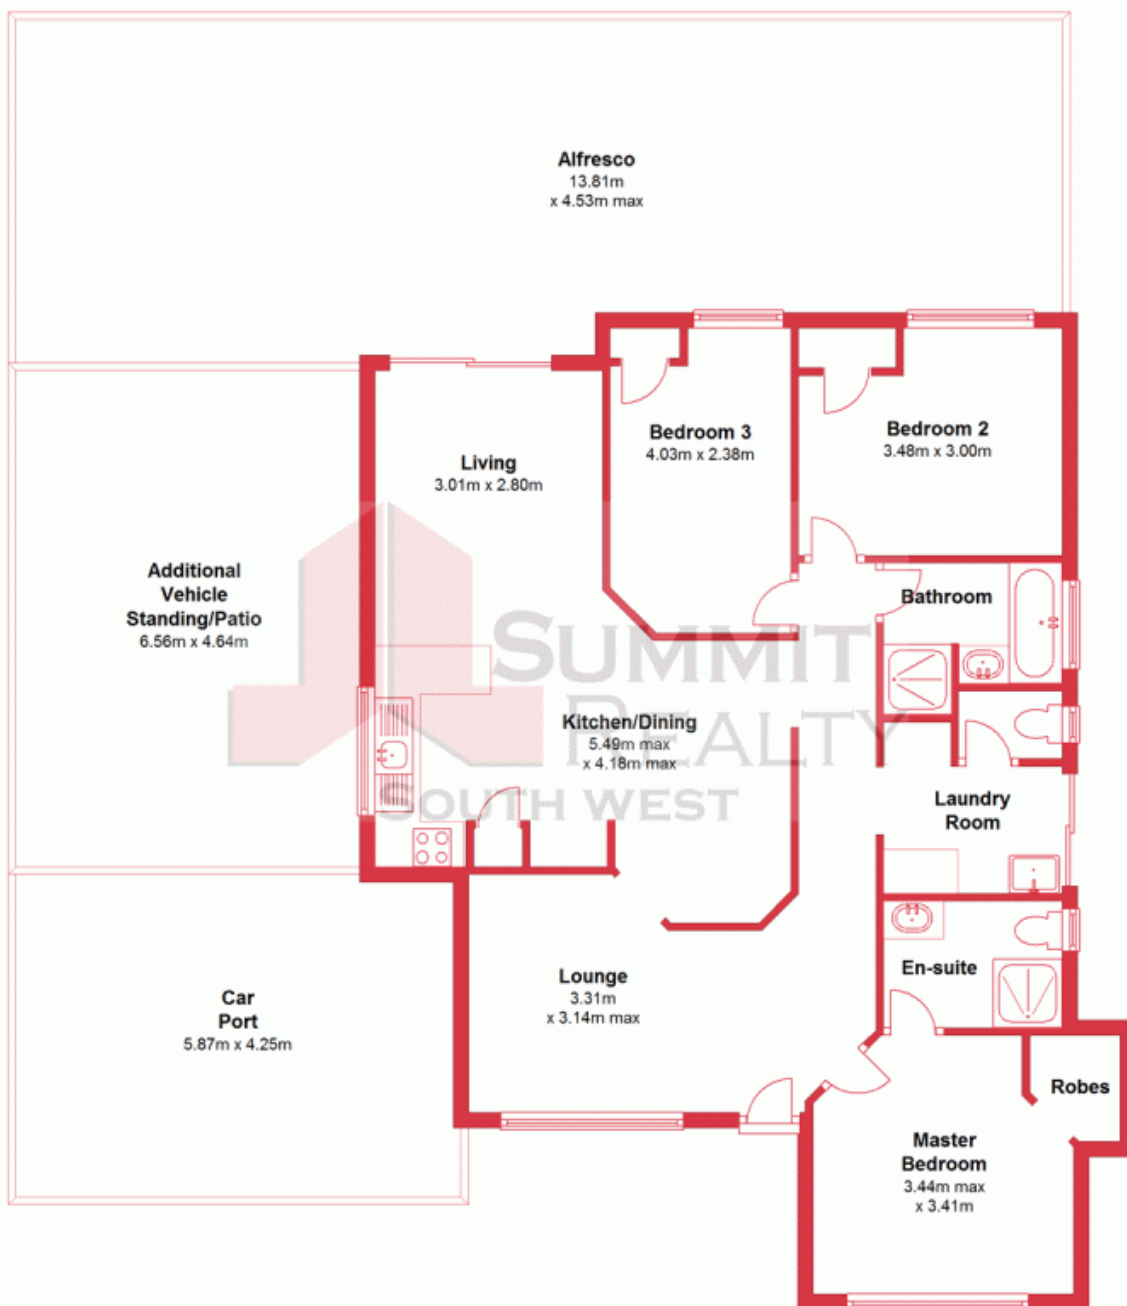

This three bedroom, two bathroom home with double carport and workshop on a 664m2 corner block with both rear and side access.

Be the envy of others with your very own swimming pool surrounded by decking and relax with a cocktail in your Bali style hut.

Featuring a security roller shutter on front window of the main bedroom for some peace of mind and privacy.

Feed the family in the great kitchen has a big food pantry, built in oven, and gas cook to

For more details please visit :
<https://www.summitbunbury.com.au/4733194>

Price: From \$329,000

Lorraine Grassie

Ground Floor

This plan has been prepared for marketing purposes only. Whilst every care is taken in the production of this plan, measurements, angles and positioning of doors/windows may not be accurate. Interested parties are strongly advised to undertake their own checks when establishing the suitability for furniture etc. Not To Scale.

Plan produced using PlanUp.

1 Shepherd Retreat

1 Shepherd Retreat, Eaton
EATON, WA