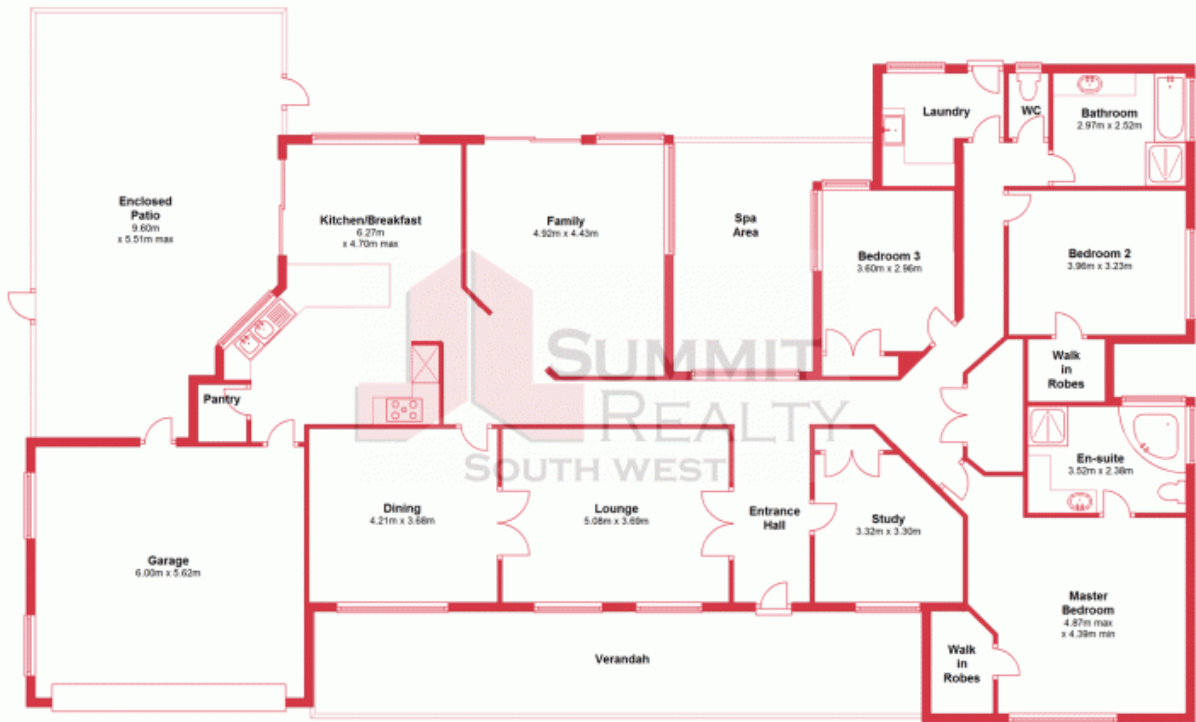

29 Leschenault Parade LESCHENAULT, WA

WELCOME TO PARADISE

Stunning home in peaceful Leschenault. Situated on almost 5,000 square metres of beautiful treed land this home is in the perfect location for a family with primary and secondary schools close by.

The front exterior of the home is surrounded by picturesque gardens and green laws.

You will be impressed with spacious tiled living area including the family room which is surrounded by windows to enjoy the beautiful views.

Price: FROM \$650,000

Lorraine Grassie

For more details please visit :
<https://www.summitbunbury.com.au/4733208>

Ground Floor

This plan has been prepared for marketing purposes only. Whilst every care is taken in the production of this plan, measurements, angles and positioning of doors/windows may not be accurate. Interested parties are strongly advised to undertake their own checks when establishing the suitability for furniture etc. Not To Scale.
Plan produced using PlanUp.