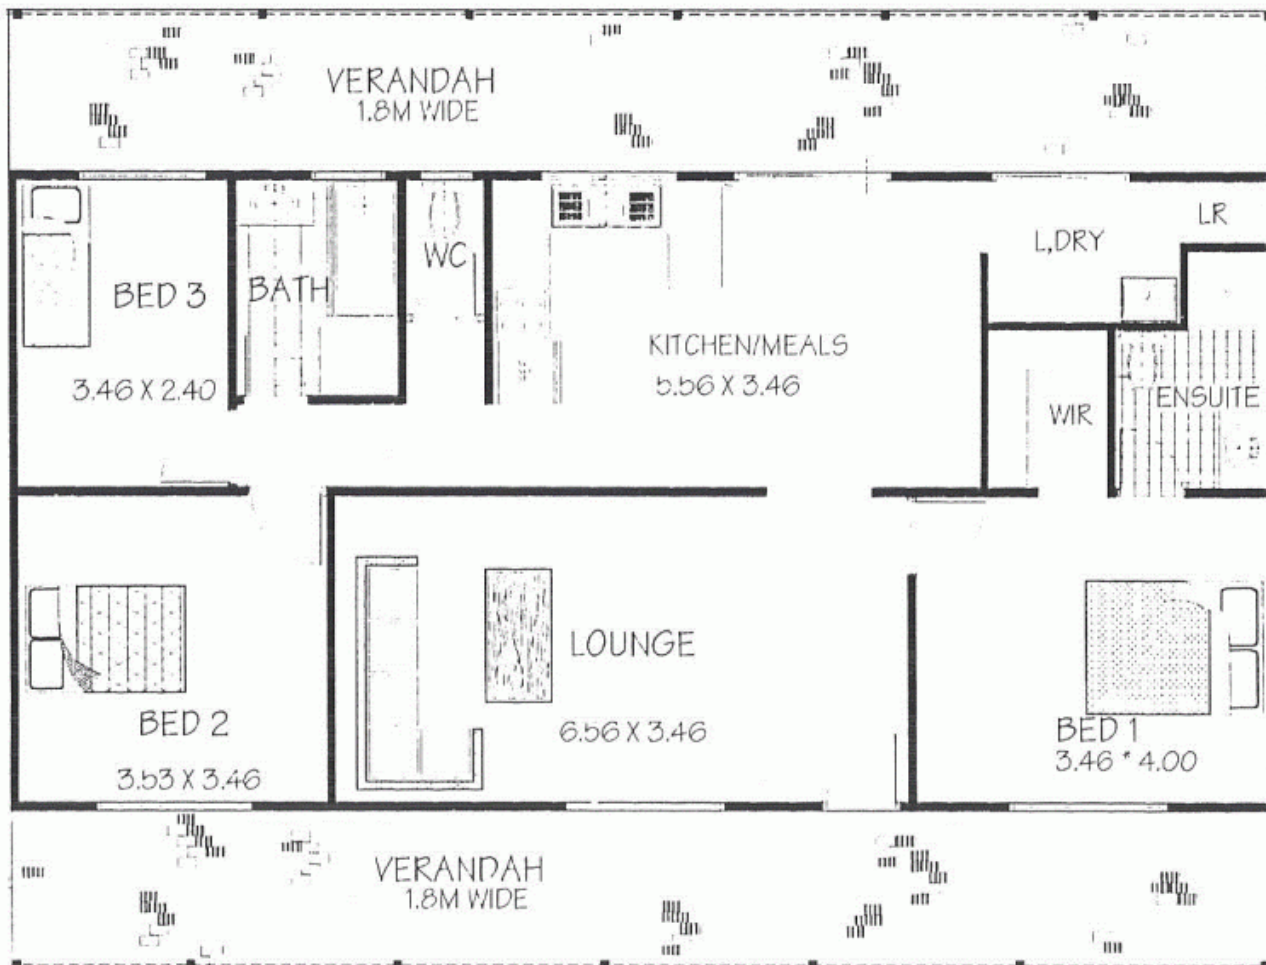

1 Donnelly Road BINNINGUP, WA

SEASIDE RETREAT

Come inside this immaculate home and enjoy the relaxed coastal charm that oozes from every room.

At the front of the home there is a large lounge room with tinted windows, quality window treatments, ceiling fan, and lovely terracotta floor tiles which extend throughout the home. This lounge is large enough for the whole family to kick back and relax.

The laundry is off the dining area and has a built in bench with cupboards underneath, laundry trough, linen press and sliding door which leads out to the washing line.

Down the hallway you will find two other bedrooms one of which has a built in robe. The ma

For more details please visit :
<https://www.summitbunbury.com.au/4733245>

Price: \$365,000

Ruth Nandapi

0419 955 965

HOUSE AREA 103.69M²
VER. AREA 51.8M²

1 Donnelly Road

BINNINGUP, WA