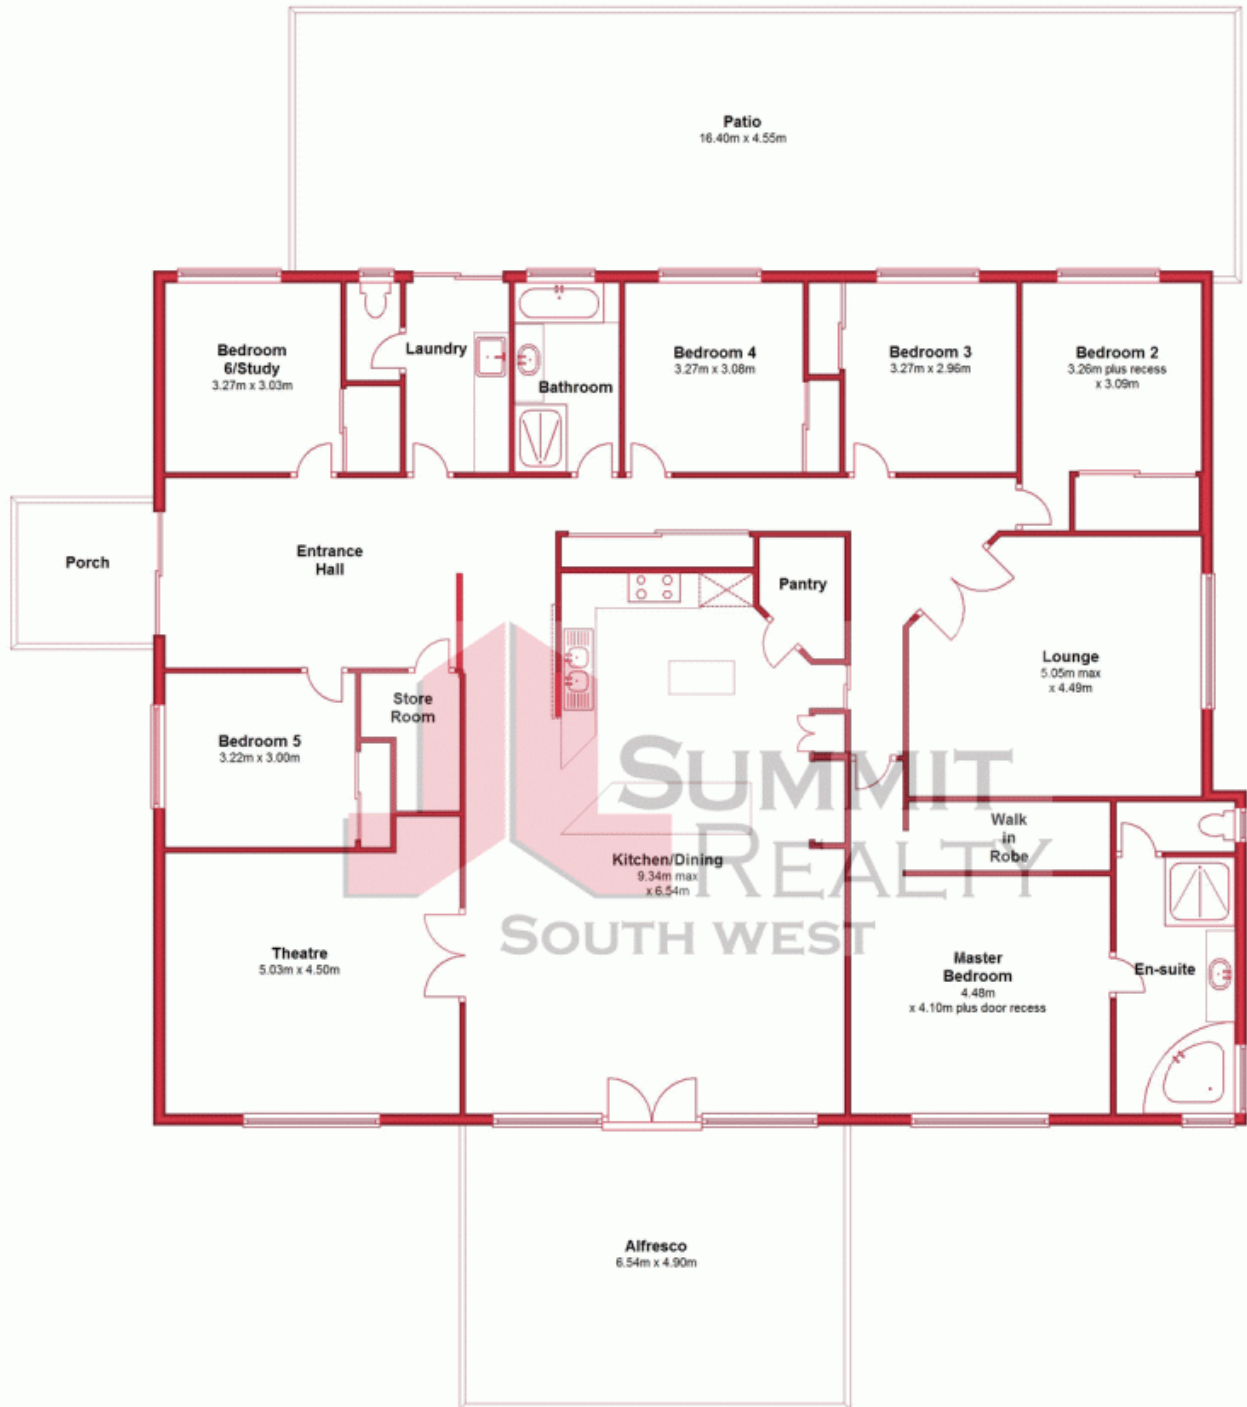

Situated on 4,172m² and built in 2004, this property features:

- 5 bedrooms
- 2 bathrooms
- Plus a study (possible 6th bedroom)
- Generously appointed Master bedroom with walk in robe, ensuite featuring a corner spa b

For more details please visit :

<https://www.summitbunbury.com.au/4733319>

Price: Offers Over \$699,000

Lorraine Grassie

Ground Floor

This plan has been prepared for marketing purposes only. Whilst every care is taken in the production of this plan, measurements, angles and positioning of doors/windows may not be accurate. Interested parties are strongly advised to undertake their own checks when establishing the suitability for furniture etc. Not To Scale.
Plan produced using PlanUp.