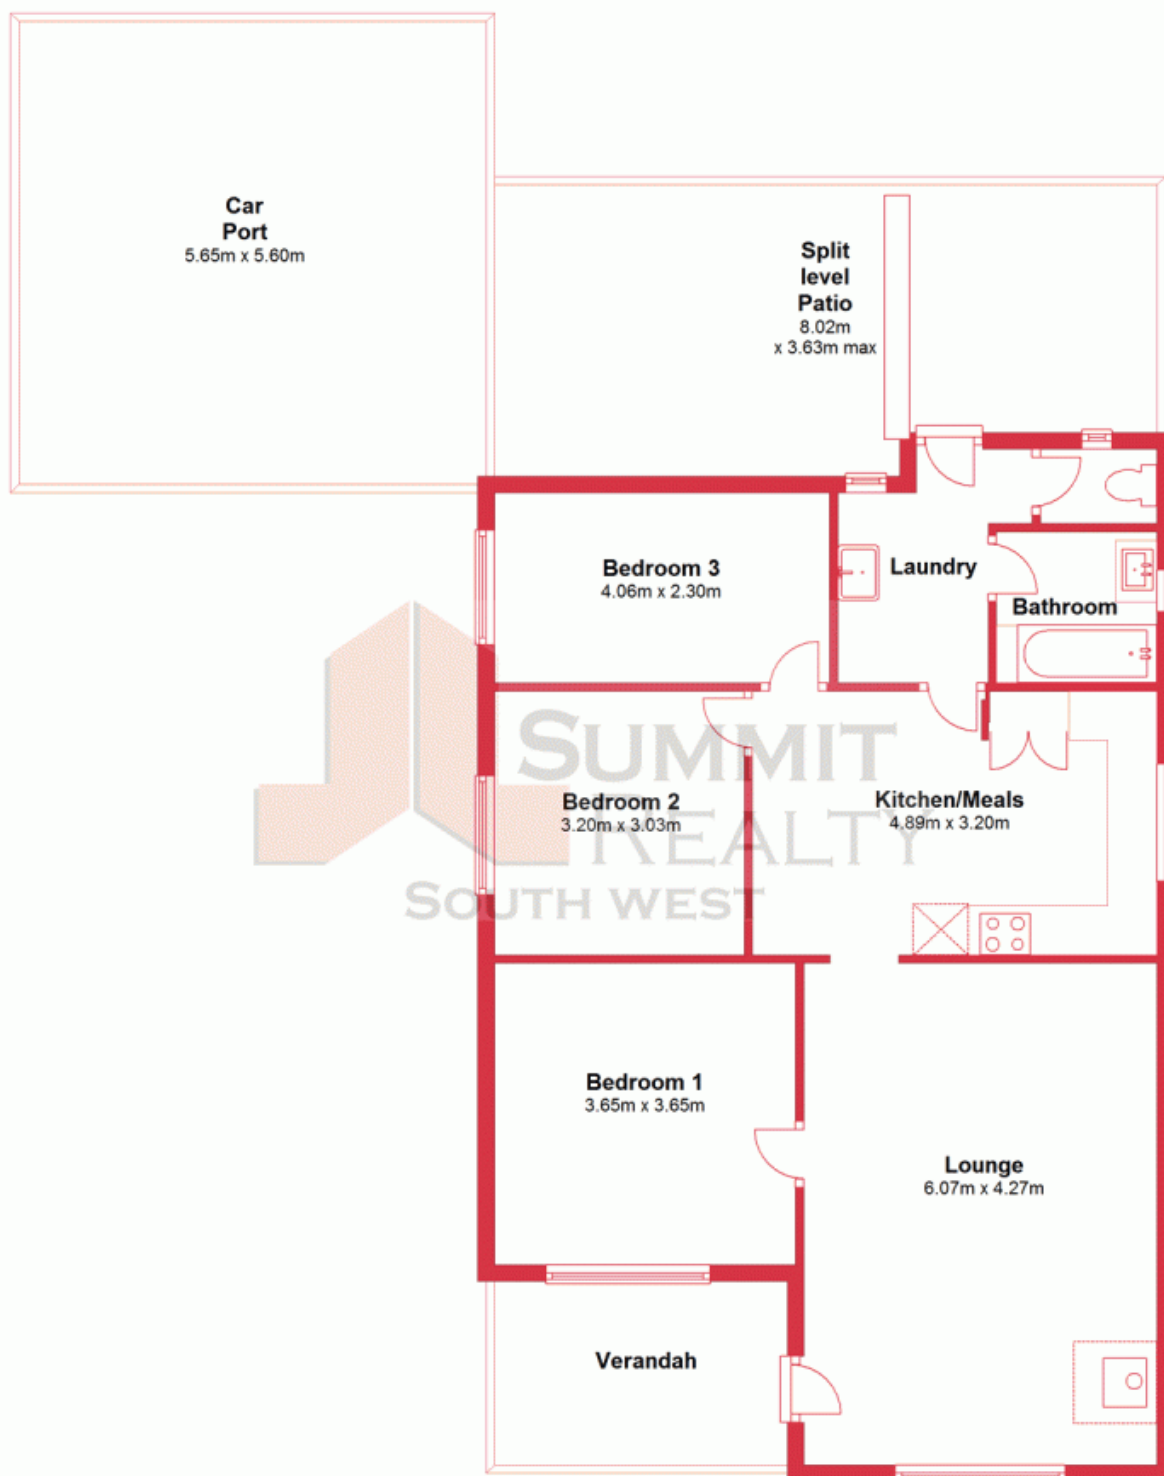

## READY & WAITING

The paint has just dried, the carpets just laid and window treatments just hung on this newly listed starter home. A definite credit to the current owners with all the work being done, the only thing it requires is you! With nothing to do and realistic price this home will not last long.

**Price:** \$239,000

Inspection of this neat as a pin starter home or downsizer will NOT disappoint.

Property Code: 6681

**Lorraine Grassie**

For more details please visit :  
<https://www.summitbunbury.com.au/4733366>

## Ground Floor

This plan has been prepared for marketing purposes only. Whilst every care is taken in the production of this plan, measurements, angles and positioning of doors/windows may not be accurate. Interested parties are strongly advised to undertake their own checks when establishing the suitability for furniture etc. Not To Scale.

Plan produced using PlanUp.

1 Wylam Place

1 Wylam Place, Collie  
COLLIE, WA