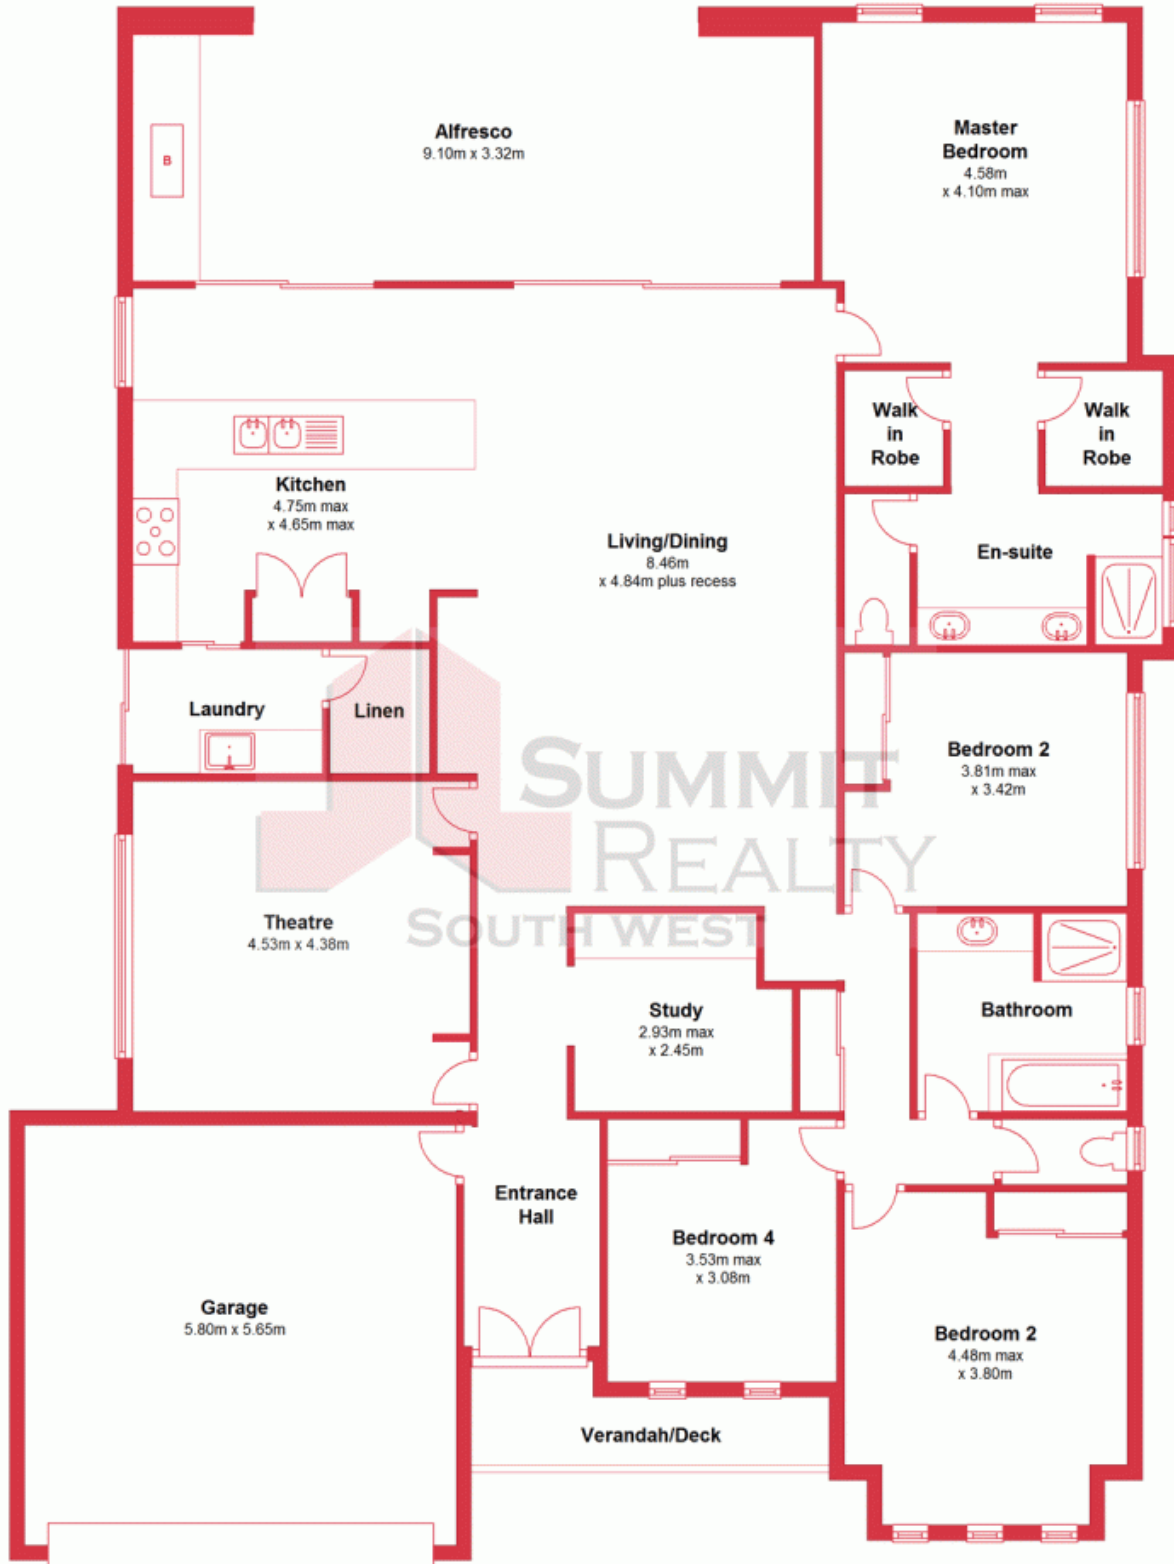

## Perfection In Every Turn!

Be impressed by this immaculately presented 4x2 home in the popular and expanding suburb of Millbridge. With ample room for all, two living areas plus a separate study, this property is perfect for the young and growing families or even the retiree.

Step through the stunning double door entry which walks straight through to your main living and open plan kitchen, living, dining. Featuring beautiful pendant lighting over the quality granite benchtops, downlights, ducted reverse cycle air con and neutral tones, this home oozes comfort, style and perfection in design!

Situated on 709m<sup>2</sup>, other features to this property include:

- Superior kitchen with plenty of cupboard space, quality waterfall granite bench tops, st

For more details please visit :

<https://www.summitbunbury.com.au/4733392>

## Ground Floor

This plan has been prepared for marketing purposes only. Whilst every care is taken in the production of this plan, measurements, angles and positioning of doors/windows may not be accurate. Interested parties are strongly advised to undertake their own checks when establishing the suitability for a purchase etc. Not To Scale.  
Plan produced using PlanUp.