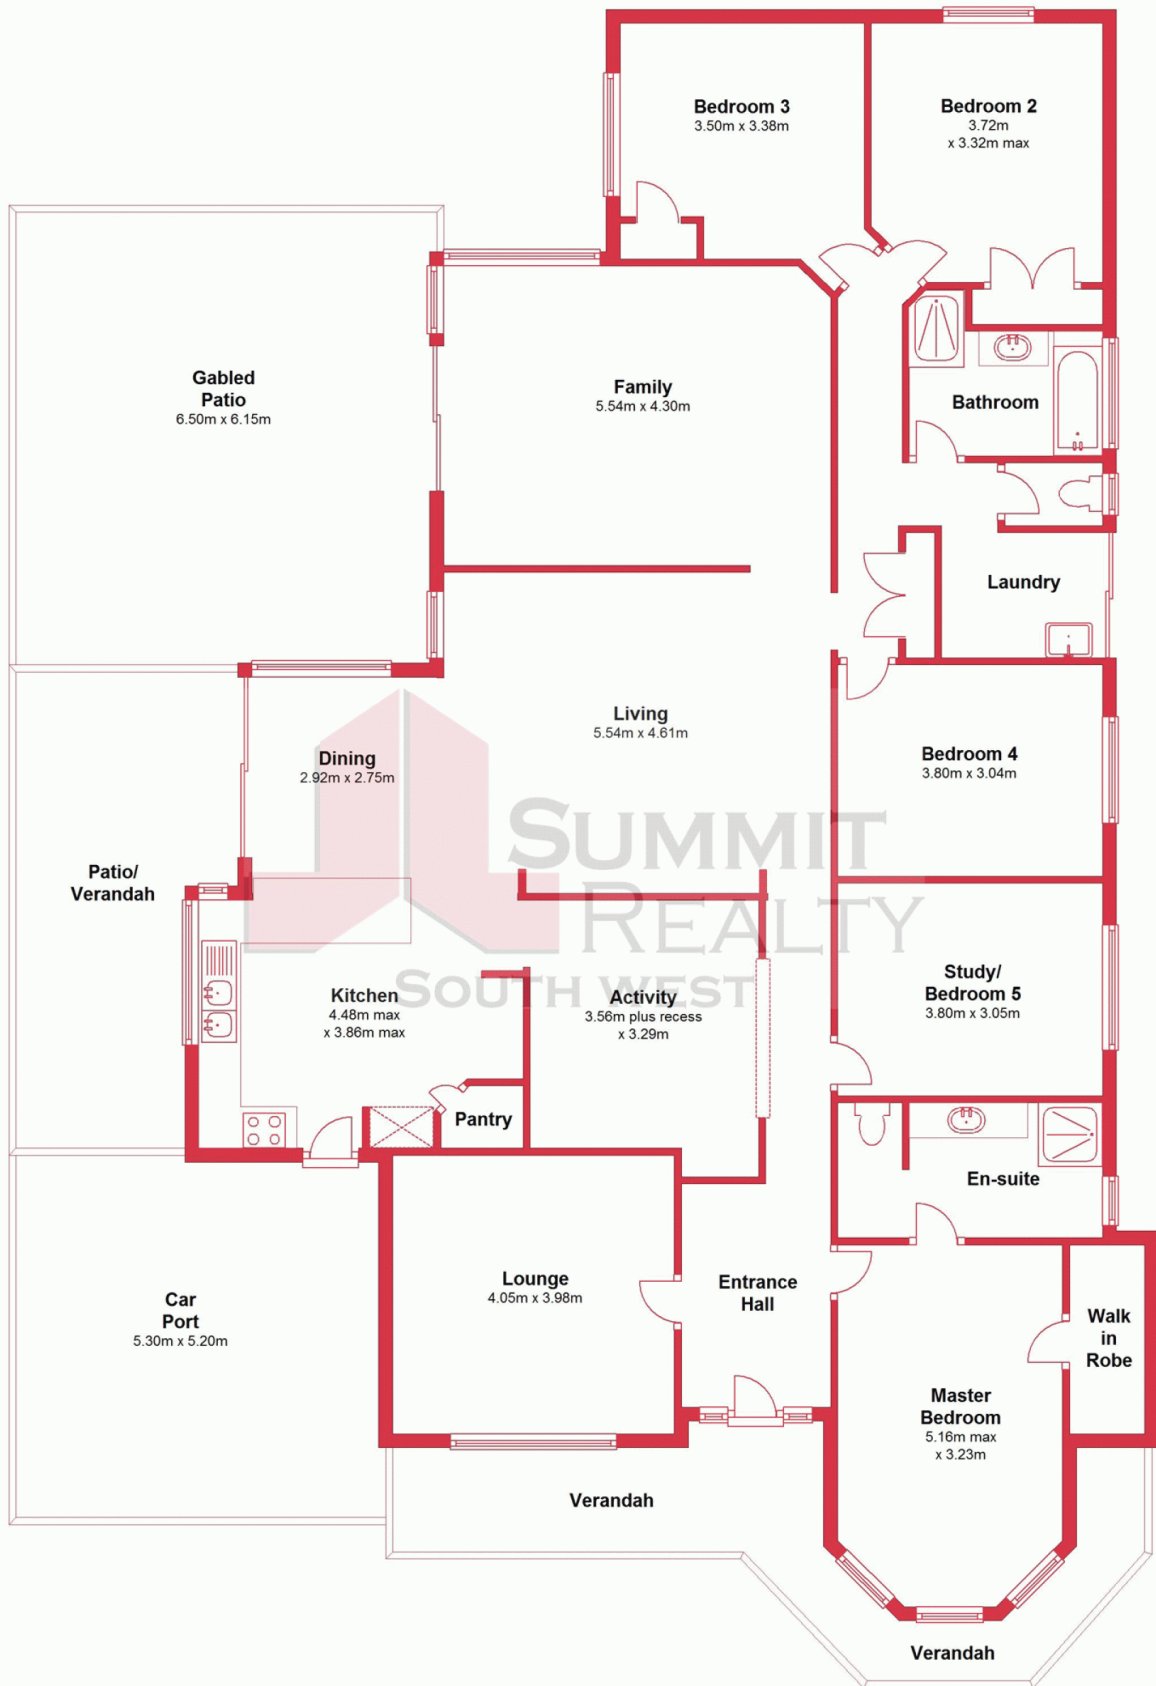

## Your Slice Of Paradise Awaits You!

Beautifully presented and nestled on just under an acre in the gorgeous, leafy suburb of Leschenault, sits this huge 5 bedroom, 2 bathroom family home. Wake up every morning to the birds singing, and the calm, tranquil environment that the area has to offer. With a great layout and multiple living areas, there is plenty of room for everyone and is just perfect for the larger families!

- Large L-shaped kitchen which is very practical finished with stainless steel appliances,

For more details please visit :  
<https://www.summitbunbury.com.au/4733396>

**Price:** Offers Over \$589,000

**Lorraine Grassie**

Ground Floor

This plan has been prepared for marketing purposes only. Whilst every care is taken in the production of this plan, measurements, angles and positioning of doors/windows may not be accurate. Interested parties are strongly advised to undertake their own checks when establishing the suitability for furniture. Not To Scale. Plan produced using PlanUp.