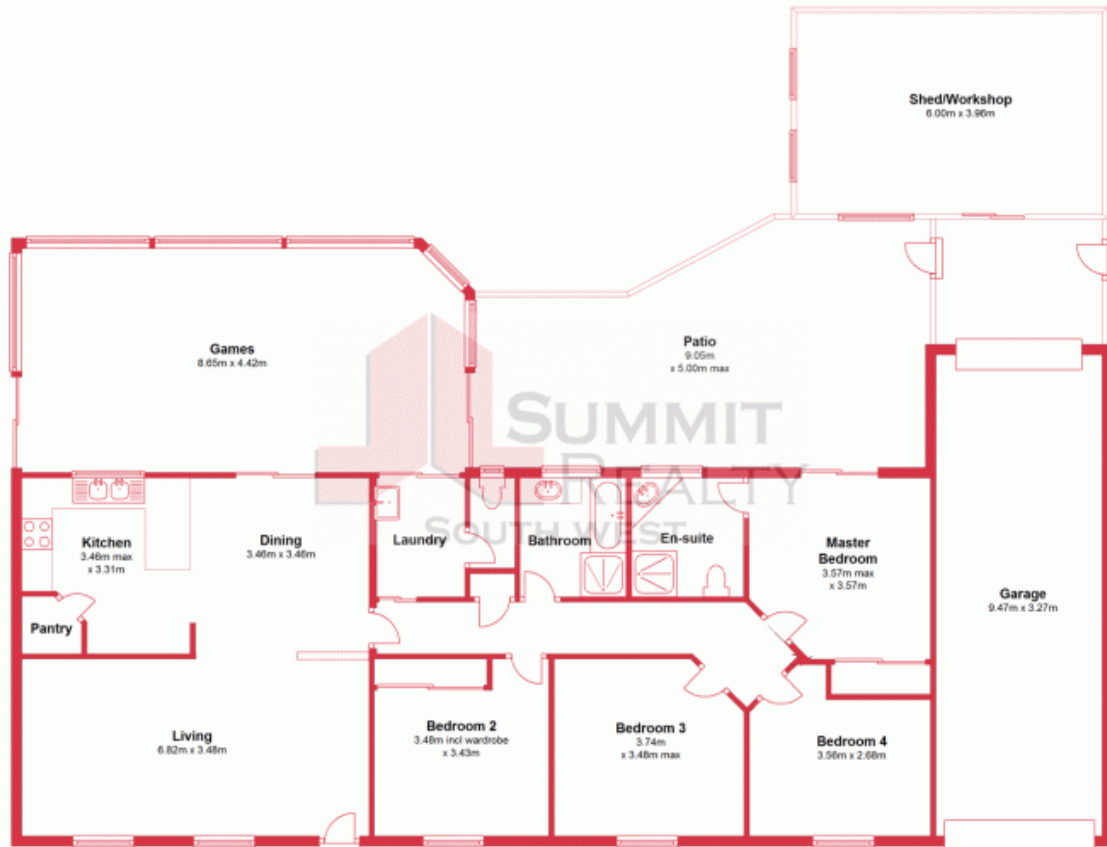

6 Meadowview Court PRESTON BEACH, WA

 4

 2

 2

An Immaculate Piece of Preston Paradise

4 Double Sized Bedrooms with Vaulted High Ceilings to the Main Living Areas and a Games Room big enough to host any size celebration. Are Features of this Complete Preston Beach Property.

A Full Length Front Verandah leads into Open Plan Living with a Generous Lounge Area includes Solid Fuel Heating

Modern Kitchen / Dining Area with large Walk in Pantry, Fridge /Freezer Access , Gas cooktop, under bench oven and Breakfast Bar round out this Functional Space.

Apart from being a Gardeners Paradise, it has a good sized Workshop linked to a single wi

For more details please visit :
<https://www.summitbunbury.com.au/4733430>

Price: Offers Over \$379,000

Lorraine Grassie

Ground Floor

This plan has been prepared for marketing purposes only. Whilst every care is taken in the production of this plan, measurements, angles and positioning of doors/windows may not be accurate. Interested parties are strongly advised to undertake their own checks when establishing the suitability for furniture etc. Not To Scale.
Plan produced using PlanUp.