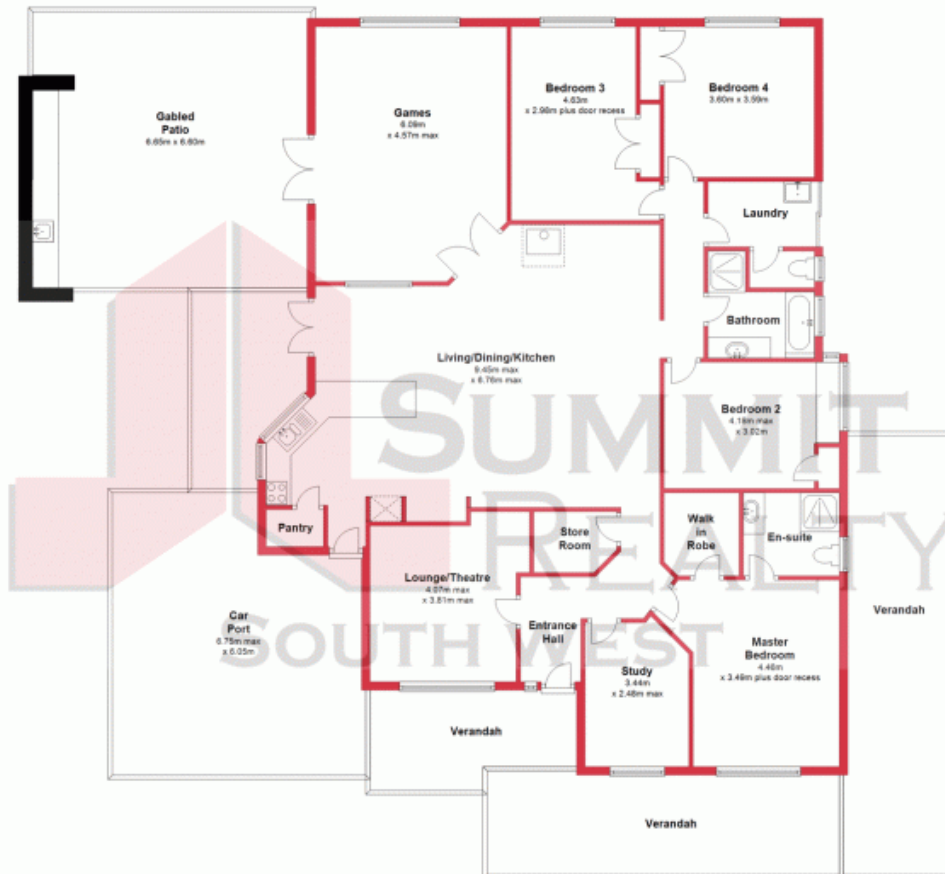

12 Leschenault Parade LESCHENAULT, WA

 4
  2
  2

LARGE FAMILY LIVING IN LESCHENAULT

Hidden away amongst an expanse of beautiful trees on just over an acre, sits this charming large family friendly home.

Boasting a spacious interior with a multitude of living options including a private study room, four spacious bedrooms, massive games room with bar and a Theatre that will host many family movie nights! It is hard not to be impressed with what is on offer in this expansive home, making large family living and entertaining an absolute pleasure with spaces to disappear and relax in.

Sitting on 4,247m² this home also features:

- Private study room
- Spacious open plan living, dining and kitchen with high ceilings, wood fire place and re

For more details please visit :

<https://www.summitbunbury.com.au/4733613>

Lorraine Grassie

Price: Offers Over \$569,000

Ground Floor

This plan has been prepared for marketing purposes only. Whilst every care is taken in the production of this plan, measurements, angles and positioning of doors/windows may not be accurate. Interested parties are strongly advised to undertake their own checks when establishing the suitability for furniture etc. Not To Scale.
Plan produced using PlanUp.