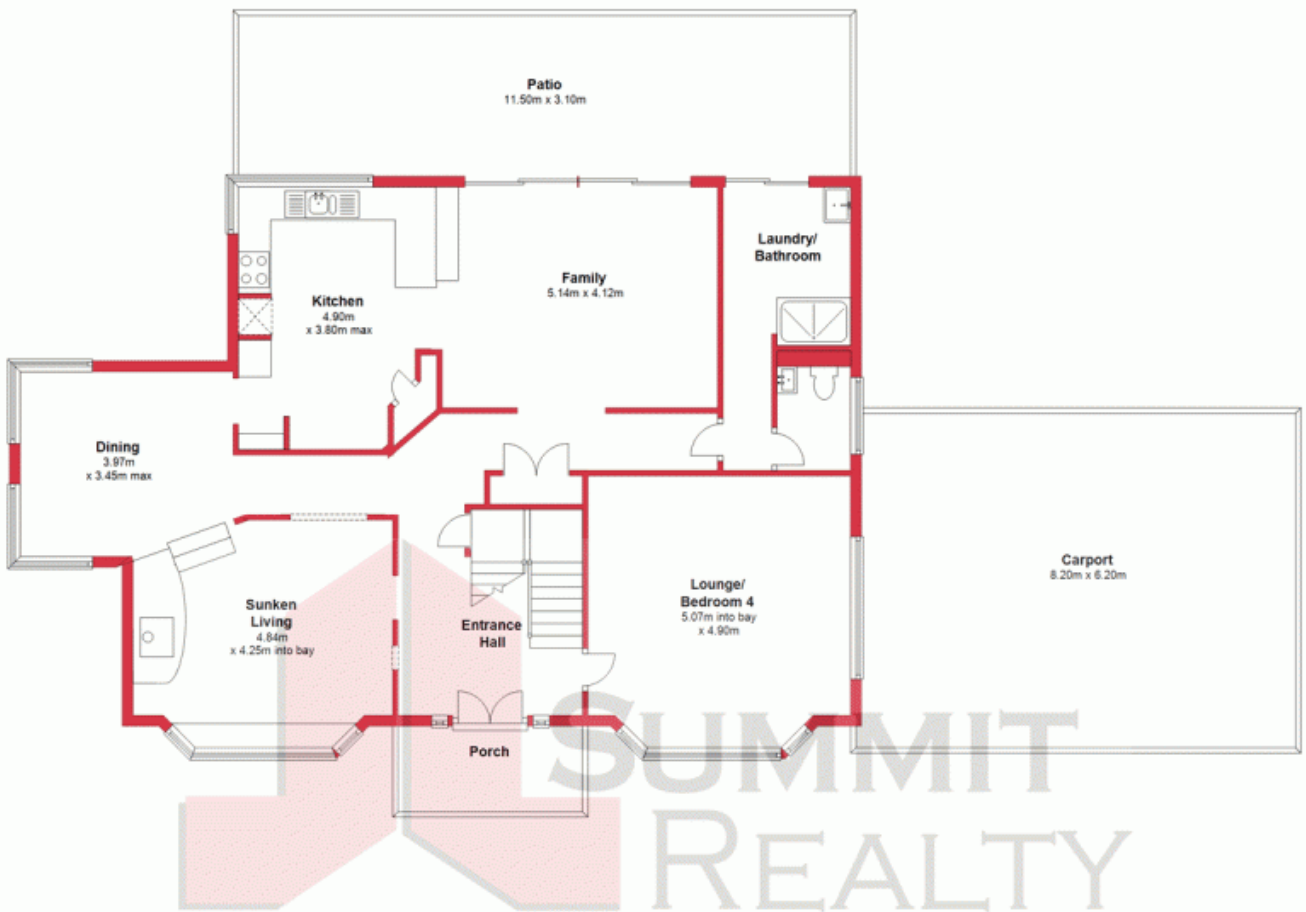

Filled with character and a sophistication that is hard to find in the newer builds today, the ground floor of this unique property has multiple living areas including a sunken living area, separate dining and family room. A large lounge room is easily converted into a fourth bedroom or guest room for when the family come to visit!

- Large kitchen with quality stainless steel appliance, granite bench tops and breakfast

For more details please visit :

<https://www.summitbunbury.com.au/4733958>

Price: \$450000

Lorraine Grassie

Ground Floor

First Floor

This plan has been prepared for marketing purposes only. Whilst every care is taken in the production of this plan, measurements, angles and positioning of doors and windows may not be accurate. Interested parties are strongly advised to undertake their own checks when establishing the suitability for furniture etc. Not To Scale. Plan produced using PlanUp.