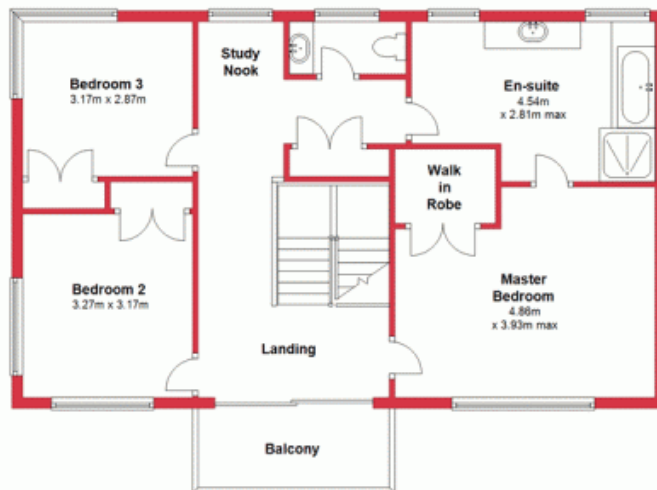

Filled with character and a sophistication that is hard to find in the newer builds today, the ground floor of this unique property has multiple living areas including a sunken living area, separate dining and family room. A large lounge room is easily converted into a fourth bedroom or guest room for when the family come to visit!

- Large kitchen with quality stainless steel appliance, granite bench tops and breakfast

For more details please visit :

<https://www.summitbunbury.com.au/4733958>

Price: \$450000

Lorraine Grassie

Ground Floor

First Floor

This plan has been prepared for marketing purposes only. Whilst every care is taken in the production of this plan, measurements, angles and positioning of doors and windows may not be accurate. Interested parties are strongly advised to undertake their own checks when establishing the suitability for furniture etc. Not To Scale. Plan produced using PlanUp.