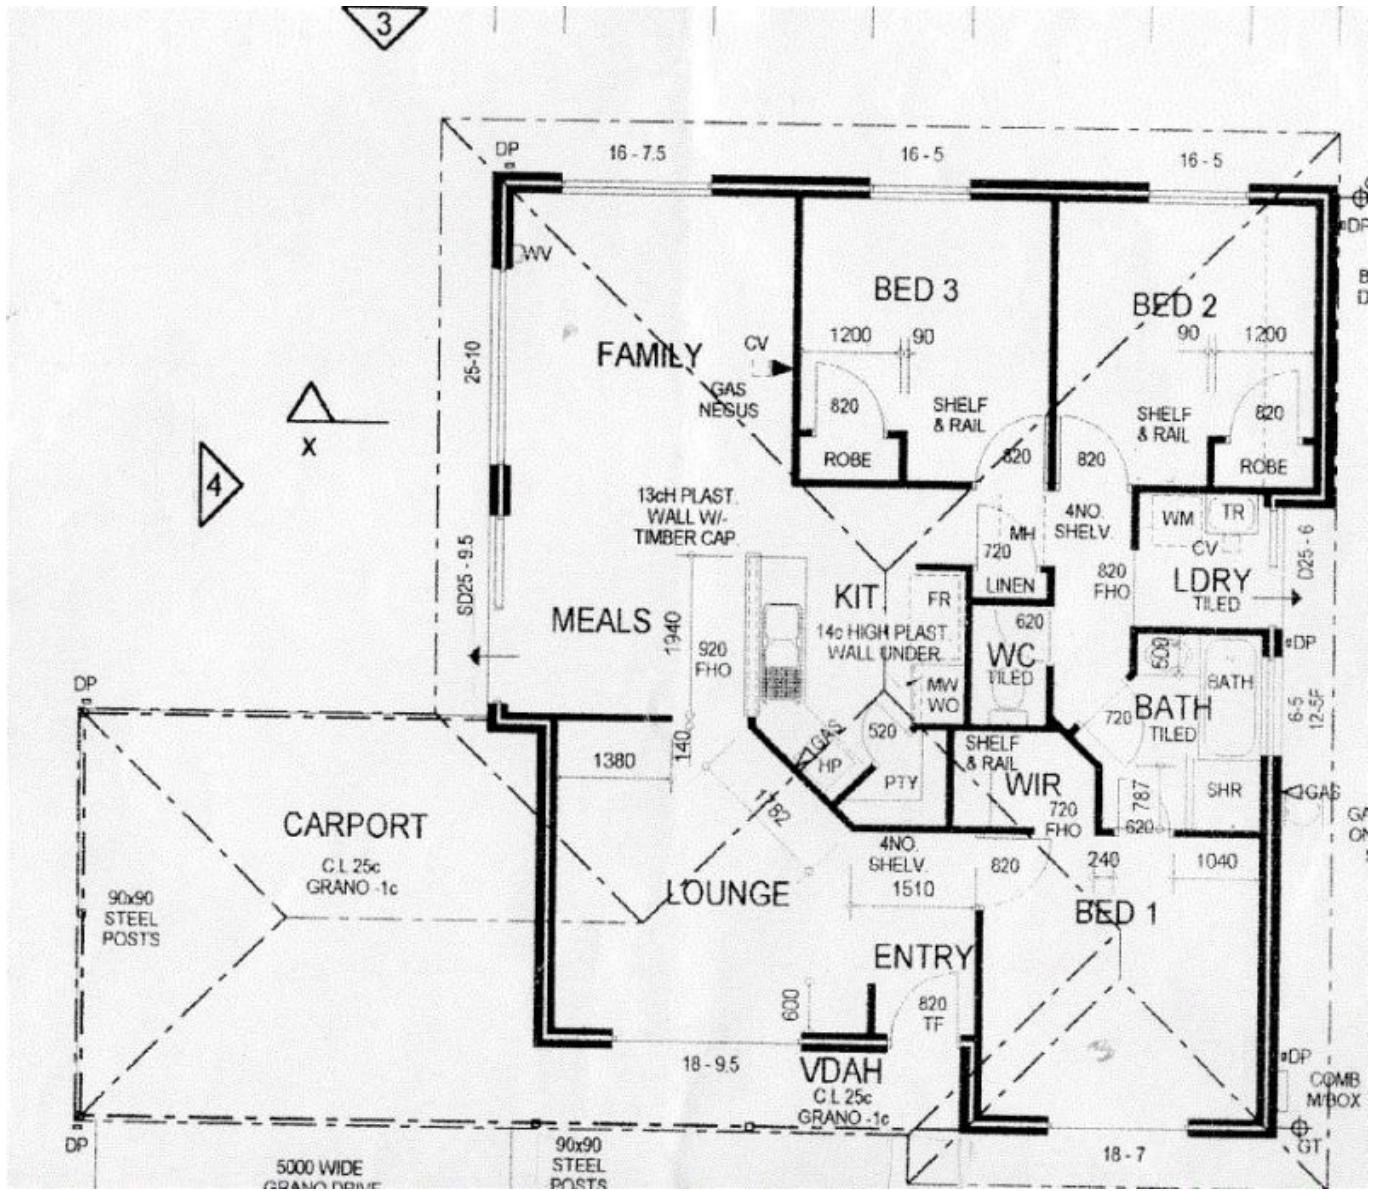

88 Somerville Drive COLLEGE GROVE, WA

 3
  1
  2

REFRESHED DELIGHT

This beautifully kept home has come on the market and could be yours! Everything has been done for you, all that is left is to arrange the removalists. This 3 bedroom, 1 bathroom home rests on a manageable 660m2 block overlooking bushland with plenty to offer a keen investor, first home buyer or a downsizer.

Other Features Include:

- Renovated less than a year ago
- 3 bedroom, 1 bathroom home
- New carpets in minor bedrooms
- Master bedroom has a semi ensuite and walk in robe + ceiling fan
- Modern, neutral tones throughout
- Split system air conditioning and ceiling fan in front living area
- Ceiling fan in kitchen/dining area
- Stunning wooden floor throughout

Price: From \$299,000

Tim Cooper

0437 068 028

For more details please visit :
<https://www.summitbunbury.com.au/4733965>

88 Somerville Drive

COLLEGE GROVE, WA