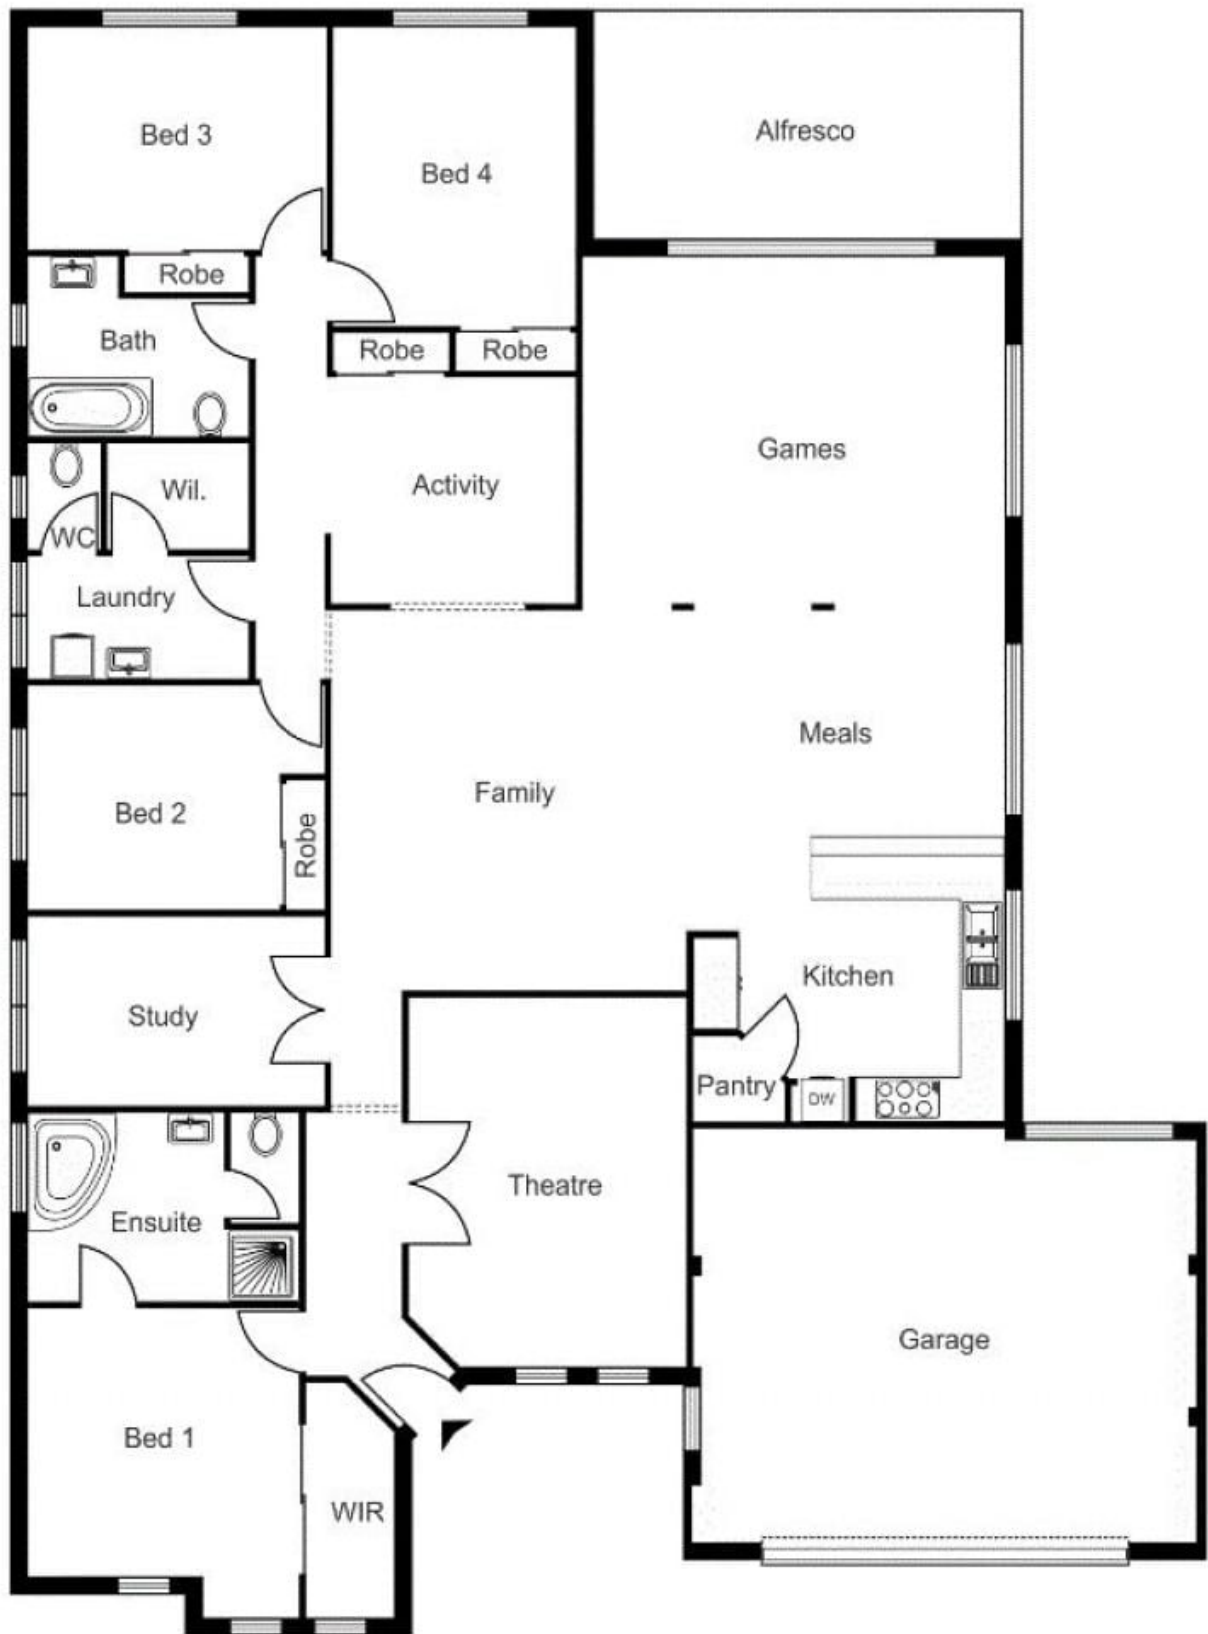

4 Jade Crescent

DALYELLUP, WA