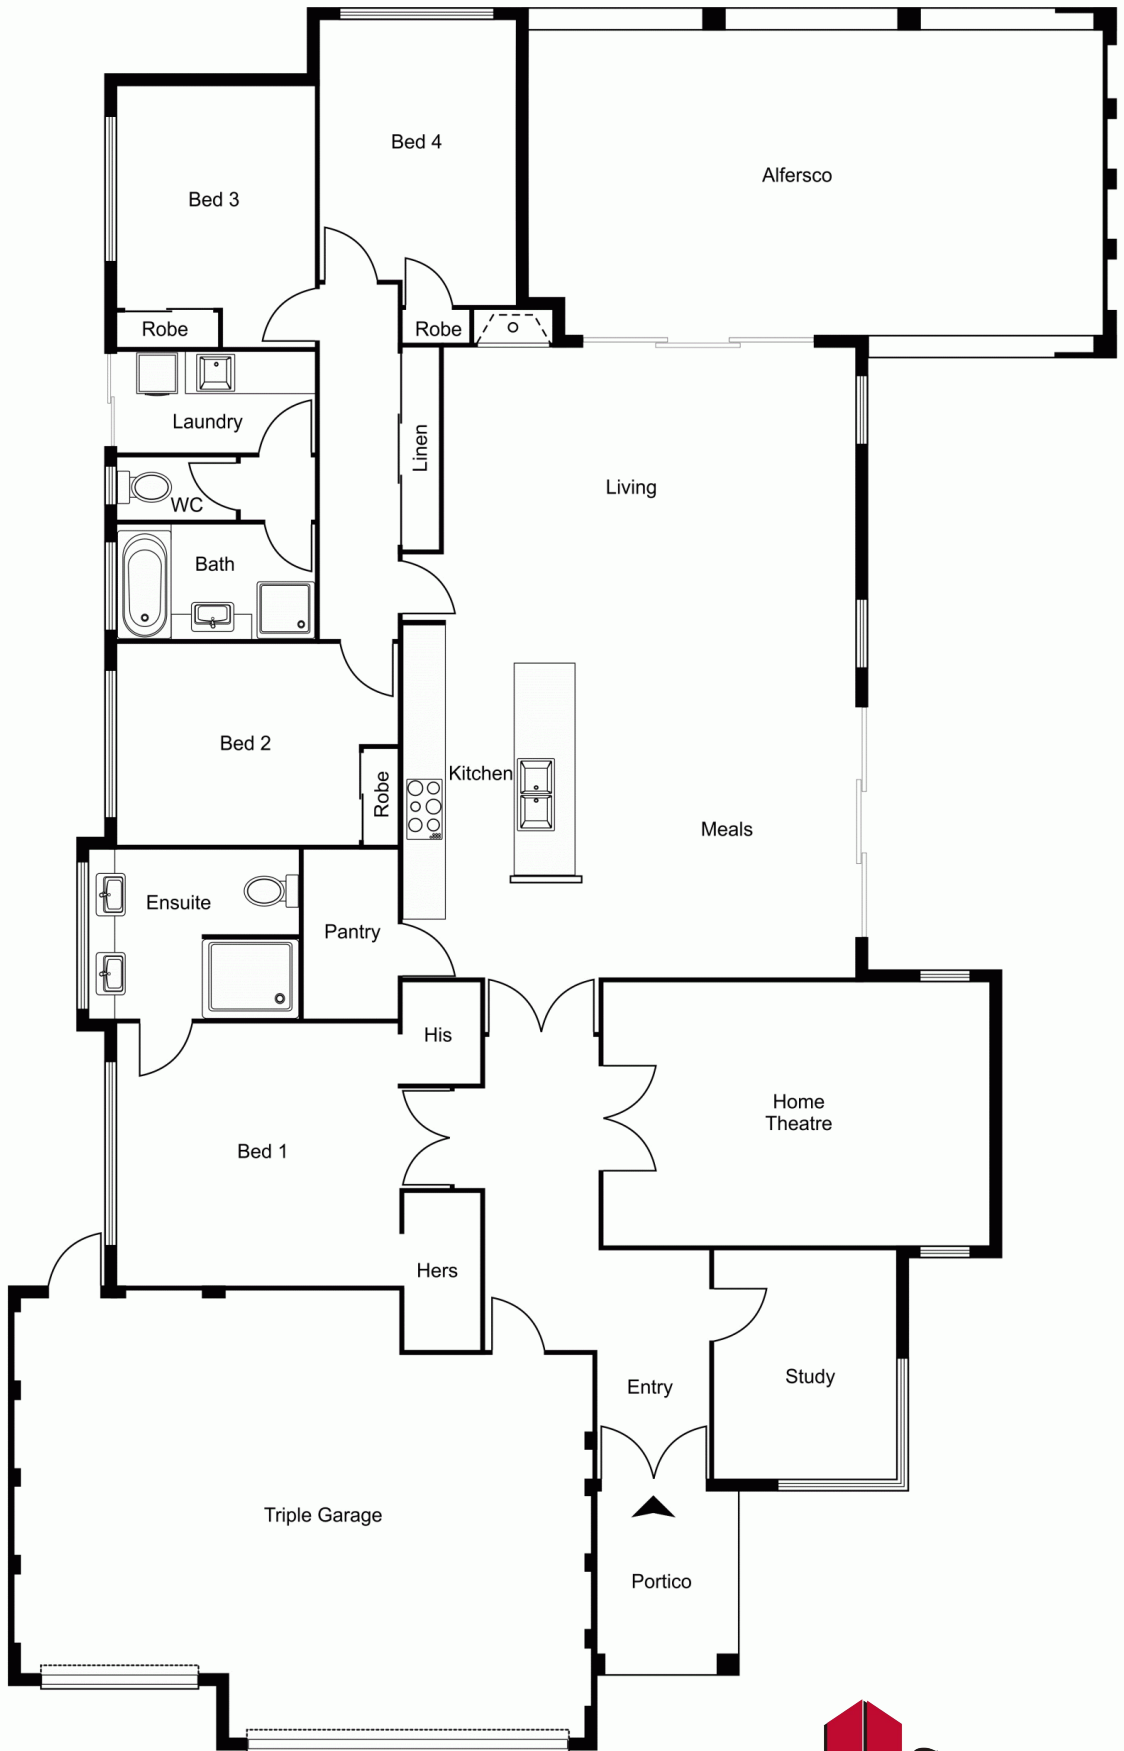

58 Gutmann Parkway

DALYELLUP, WA