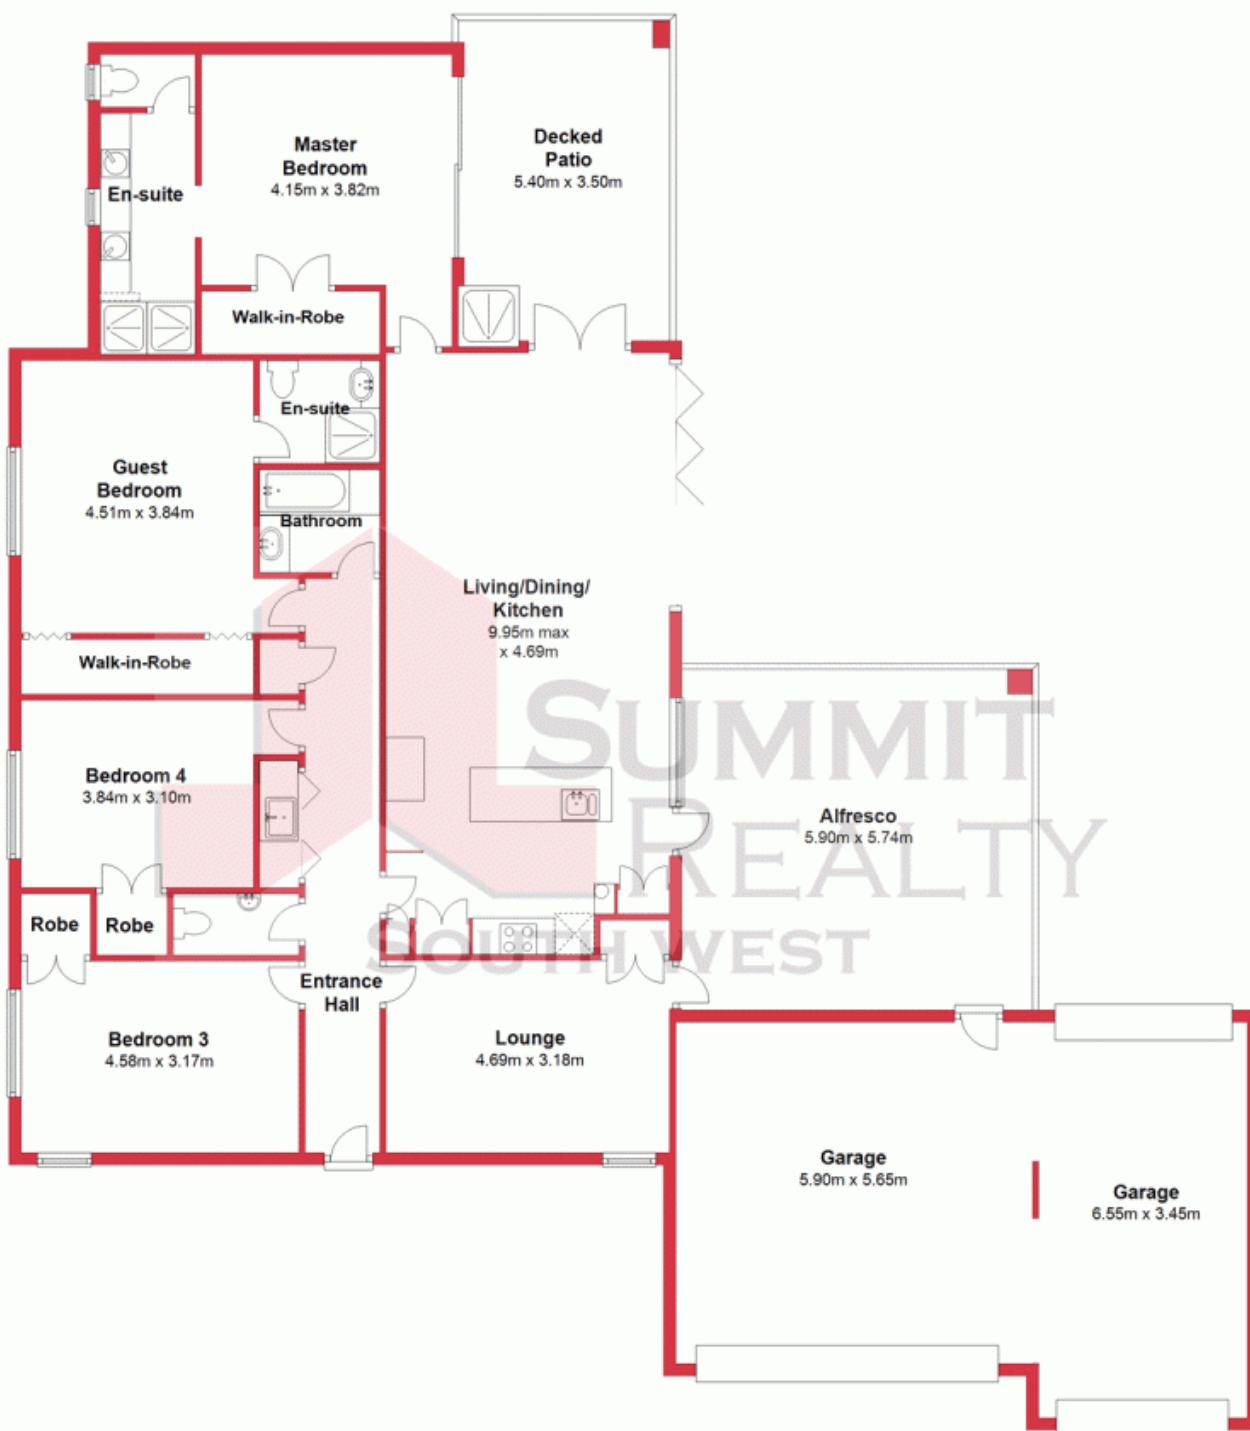

3 Lugano Edge BINNINGUP, WA

 4
  3
  3

Start Your Life of Leisure Here

You have to come behind the private front facade of this custom designed home to truly appreciate the size, and resort style feel that this home has to offer. In addition there is heaps of storage for the outdoor enthusiast with a triple garage at the front and drive through access to a workshop at the rear of the block.

Price: \$439,000

Off the main living area you will find the perfect retreat for anyone! With a king sized master suite, built in robes with hanging, shelves and drawers and a luxurious ensuite with double shower, double basins and separate toilet. The ensuite has been tiled to the ceiling, has double towel rails and an IXL heater lamp. Double roller blinds ensure you can tur

For more details please visit :
<https://www.summitbunbury.com.au/4734070>

Ruth Nandapi

0419 955 965

Ground Floor

This plan has been prepared for marketing purposes only. Whilst every care is taken in the production of this plan, measurements, angles and positioning of doors/windows may not be accurate. Interested parties are strongly advised to undertake their own checks when establishing the suitability for furniture etc. Not To Scale.
Plan produced using PlanUp.