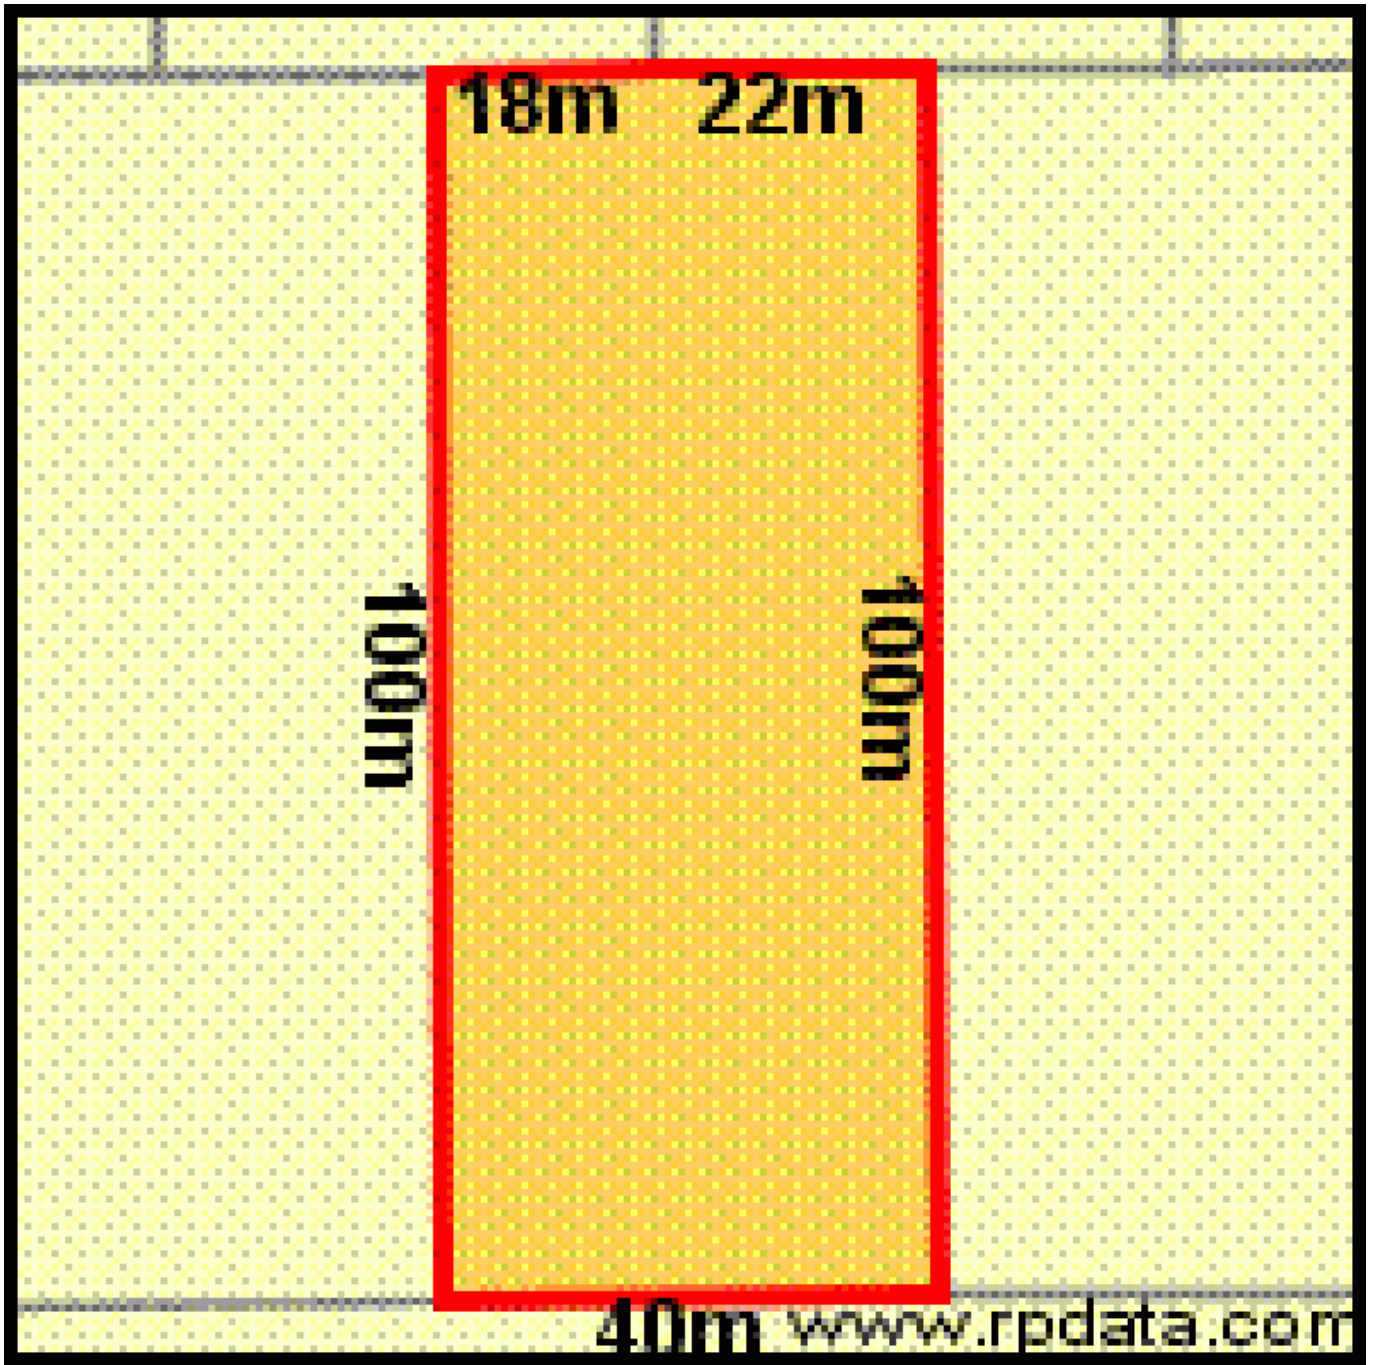

13 Spinnaker Drive

LESCHENAULT, WA