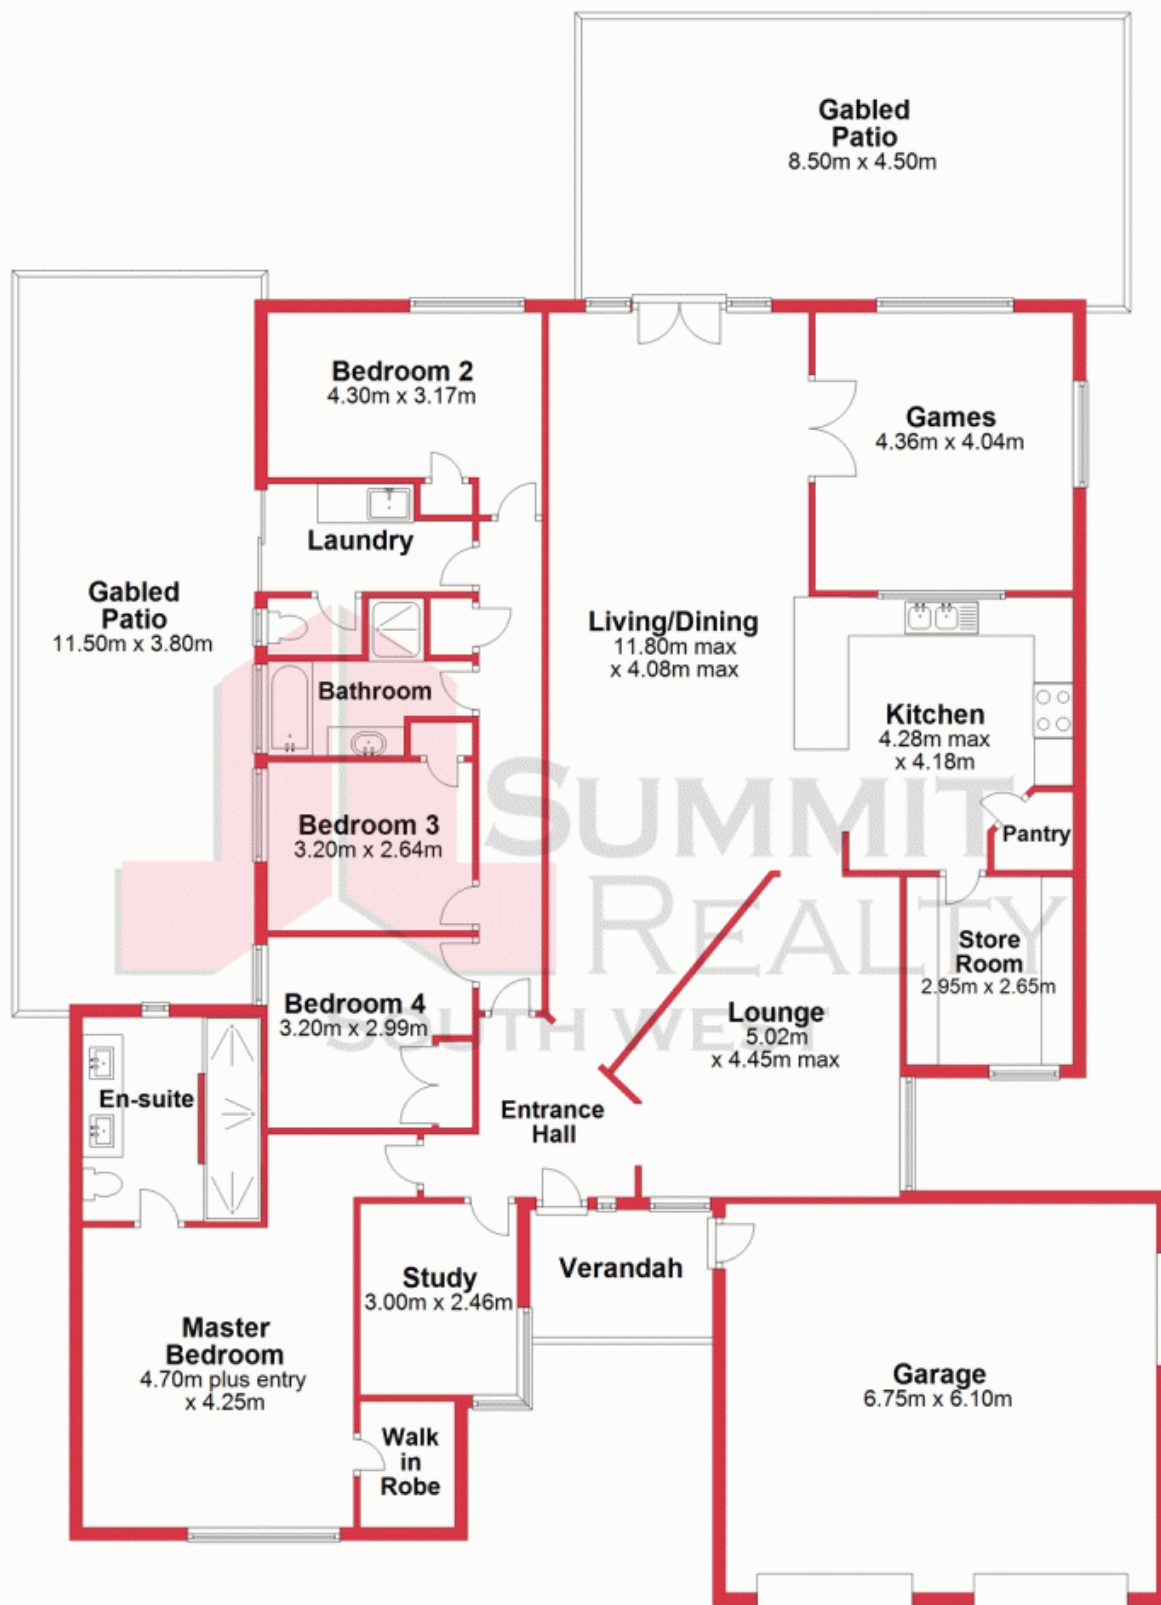

Inside you will find:

- Private study located at the front of the house, providing an escape from the rest of the house.
- Good sized lounge room, the perfect place to watch TV in peace & quiet
- Massive open planned living area with extra high ceilings & a skylight which fills the space with natural light. Lovely tiled floors & contrasting brickwork give this area a home

# Ground Floor

This plan has been prepared for marketing purposes only. Whilst every care is taken in the production of this plan, measurements, angles and positioning of doors/windows may not be accurate. Interested parties are strongly advised to undertake their own checks when establishing the suitability for furniture etc. Not To Scale  
Plan produced using PlanUp.