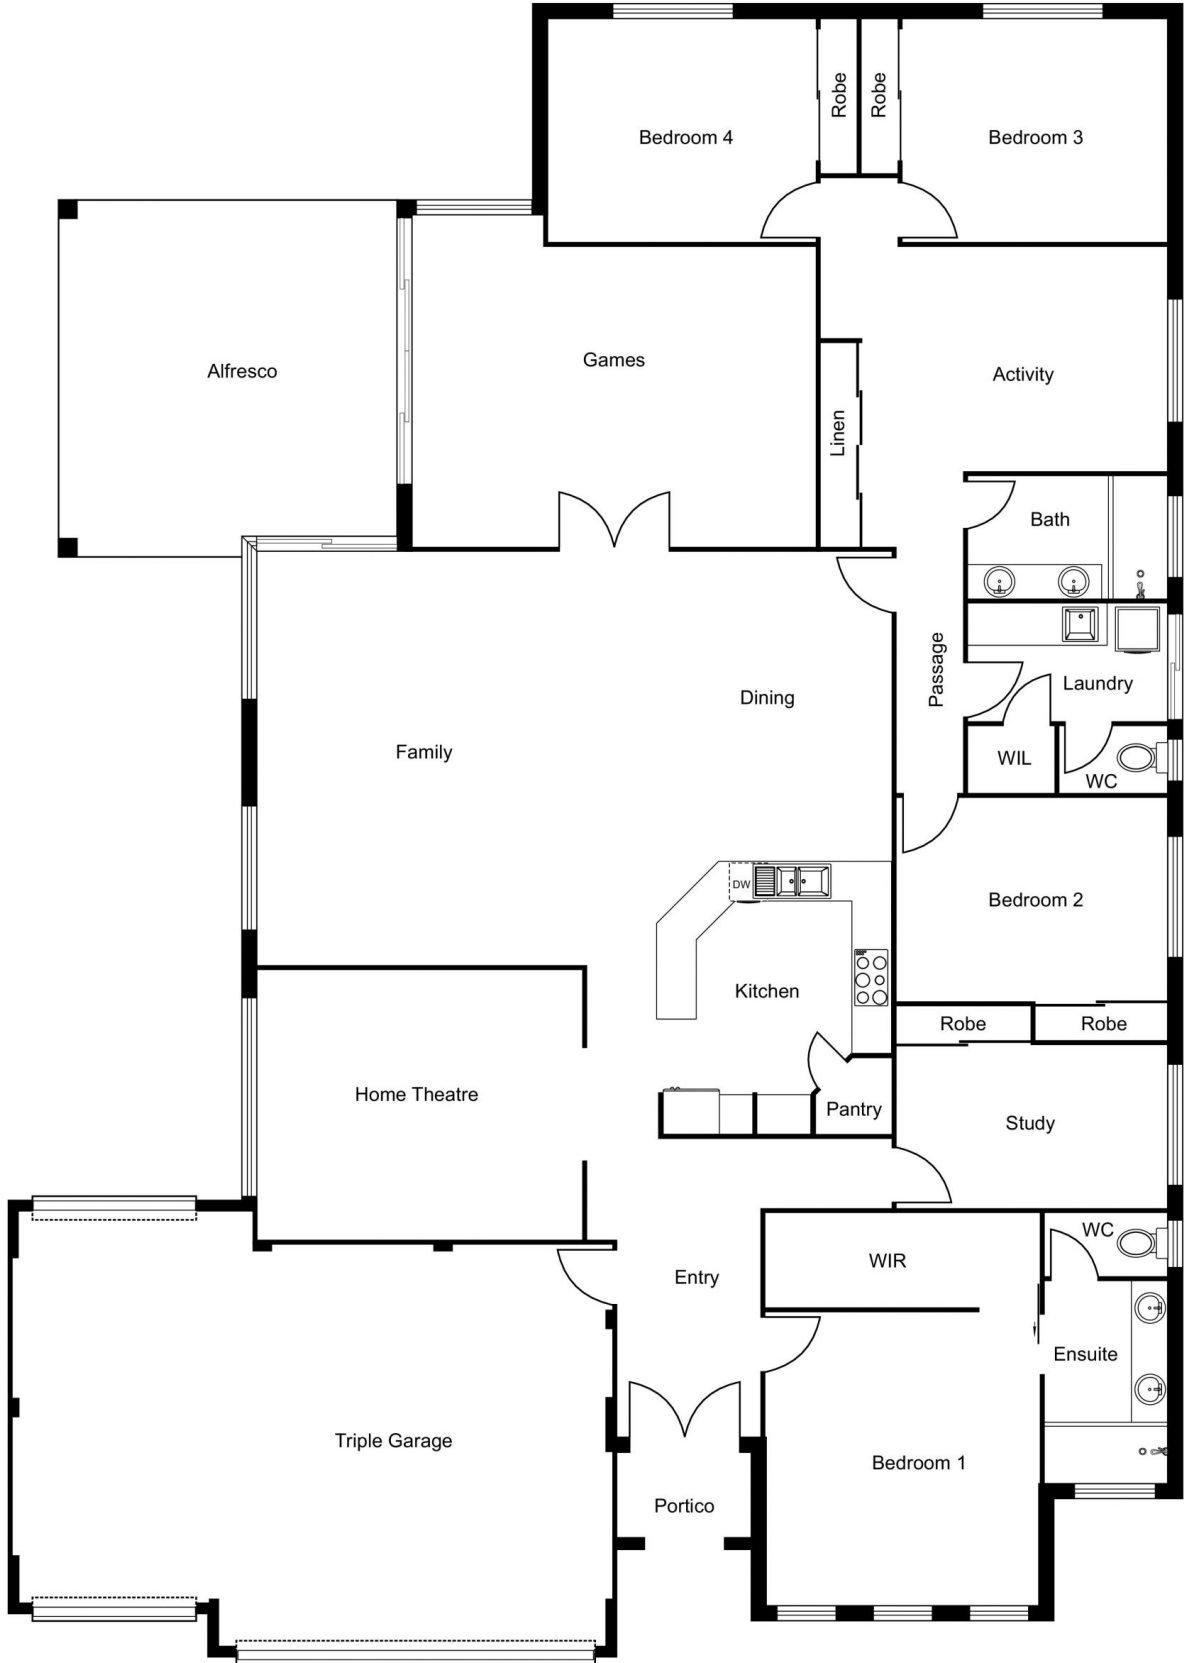

25 Lapwing Road

Dalyellup, WA