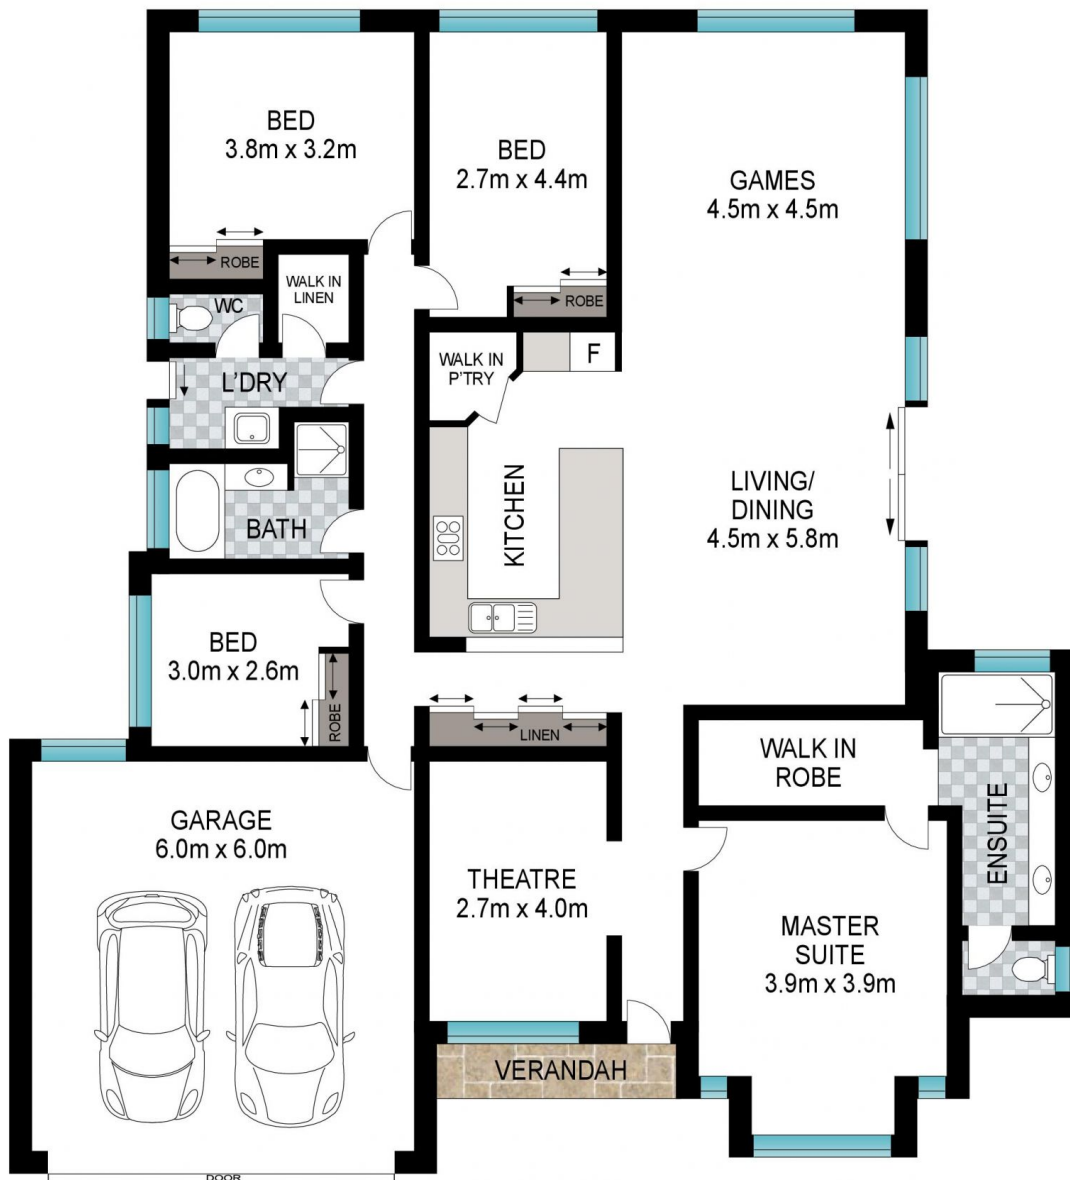

25 Jury Bend

Carey Park, WA