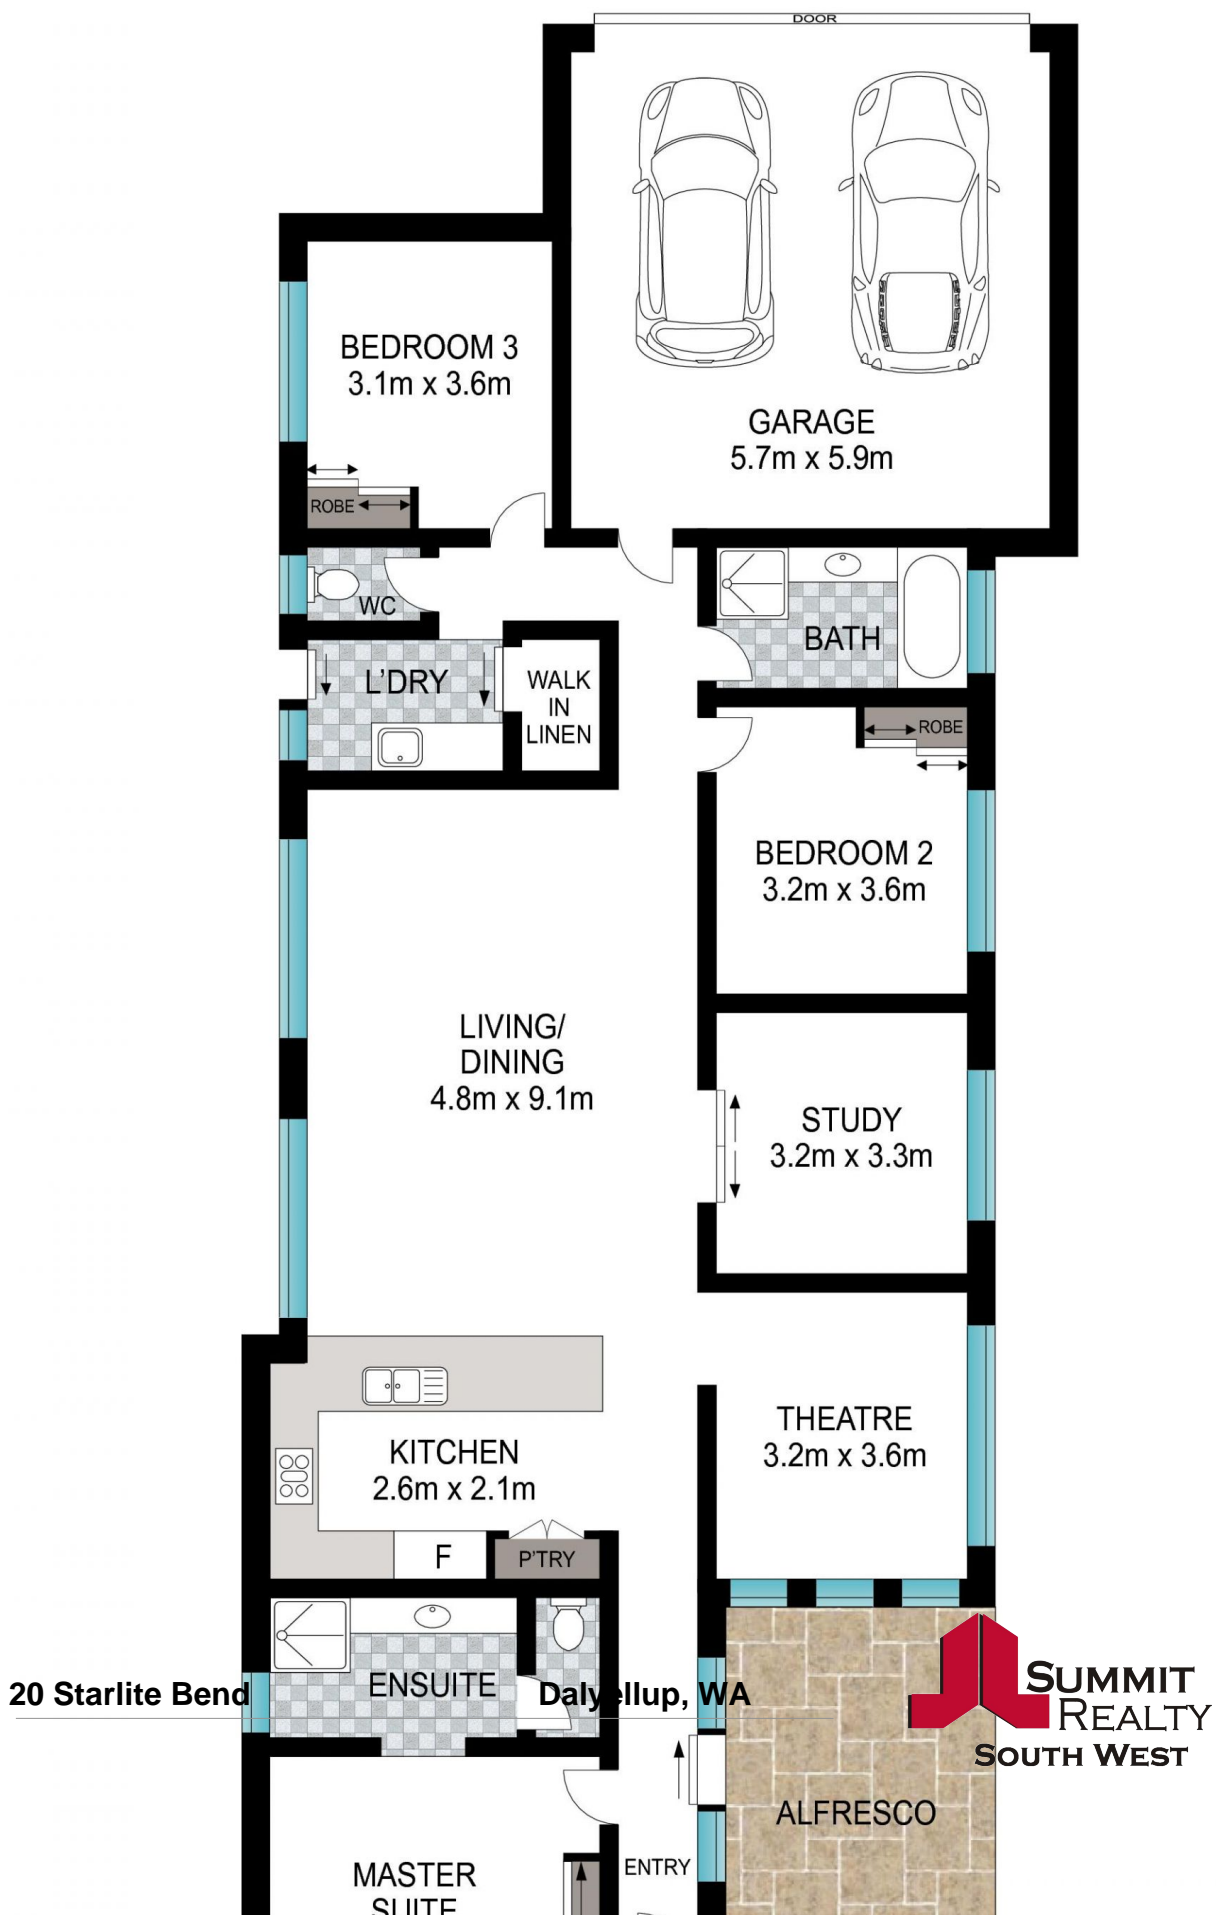

20 Starlite Bend

Dalyellup, WA