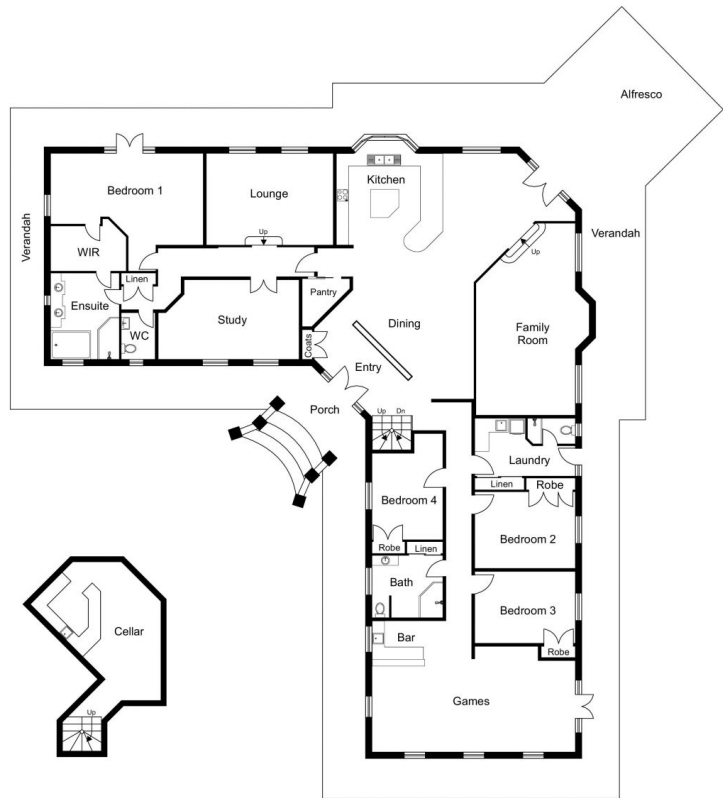

141 Gemmell Road

Argyle, WA