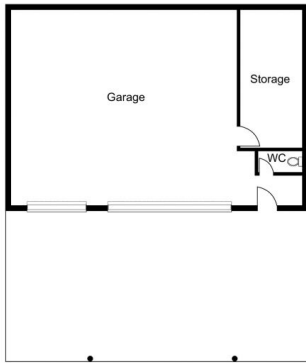

141 Gemmell Road

Argyle, WA