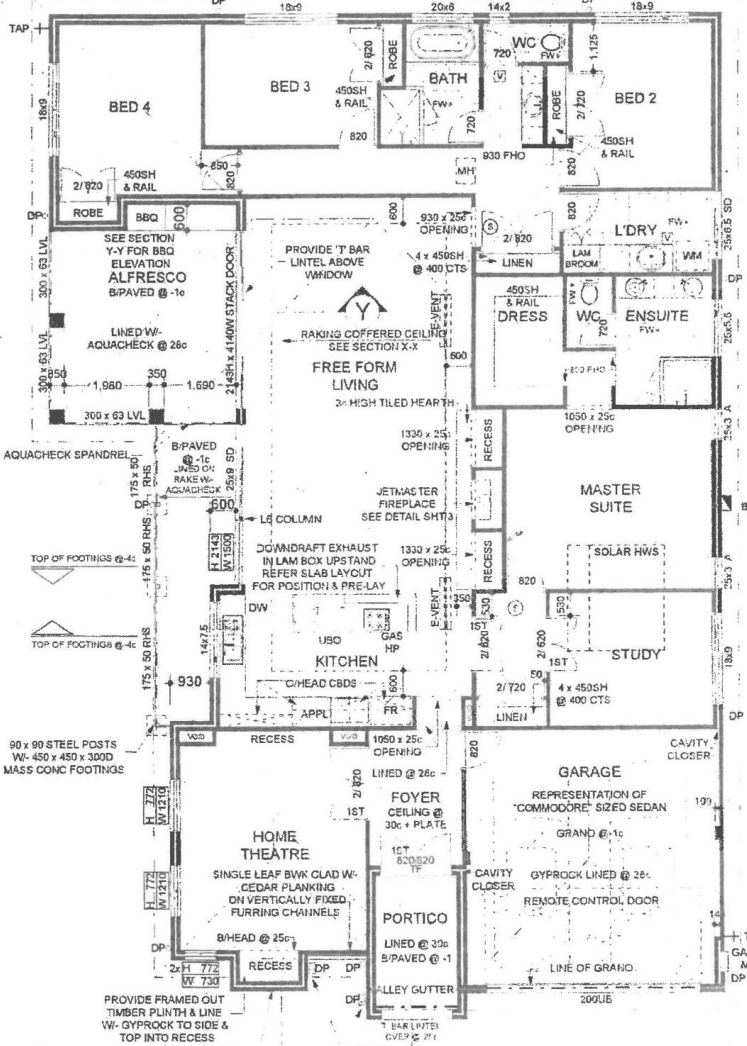

SPACE	37.1.14	24.06.14
HOUSE	245,460	81,082
PORTICO	6,640	11,420
VERANDAH	11,230	17,920
	321,600	153,960

3/4

2/1

TOR

1. **AMENDMENTS**
- 7-2-2005 - ADDED JODIES ELECTRICAL
  - ADDED GYPROCK PLINTH TO THEATRE RECESS
  - CHANGING POSITION OF CLADDING TO RECESS
  - 17-2-2005 - REDUCED MOUSE DATE
  - 2-12-2005 - ADDED STACK DOOR TO FREE FORM
  - 13-4-2005 - CHANGED SIGN

FLOOR PLAN
1:100

21 McKenzie Crescent

Dalyellup, WA