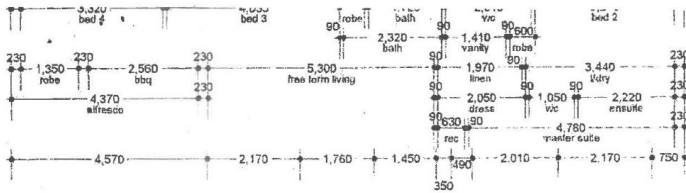

SPACE	37.1.14	24.06.14
HOUSE	245,460	81,082
PORTICO	6,640	11,420
VERANDAH	11,230	17,920
	321,600	153,960

3/4